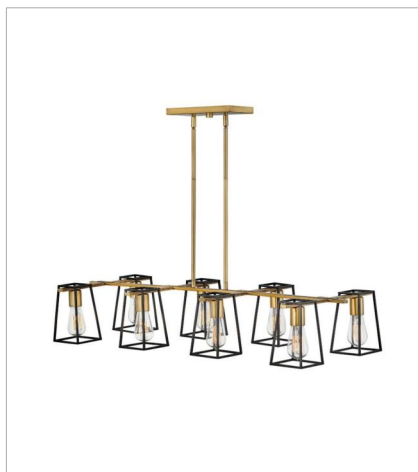

FILMORE

The vintage industrial open cage silhouette offers a glimpse of the workhorse mentality of Filmore. The Heritage Brass with Black dual finish ensures that effortless style reigns supreme. Filmore adds no-nonsense function and a minimalist spirit to any space.

FINISH: Heritage Brass with Black accents

35168HB

EIGHT LIGHT LINEAR

16" W, 7.5" H

Socketed

8-14w Med. LED, 100w Equiv.

HINKLEY

HINKLEY
33000 Pin Oak Parkway
Avon Lake, OH 44012