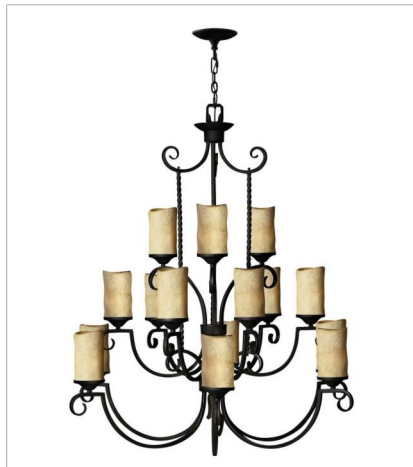

# CASA

Casa features solid aluminum construction with twisted wrought iron details and hand-forged scrollwork in an Olde Black finish to complete its rustic-chic appeal with a Southwestern flair.

**FINISH:** Olde Black  
**GLASS:** Antique Scavo, Clear Seedy, Light Etched Amber

**4013OL**  
SMALL SINGLE TIER  
16.8" W, 18.5" H  
Socketed  
3-8w Med. LED, 100w Equiv. or 3-100w Med.

**4015OL**  
MEDIUM SINGLE TIER  
25" W, 25.5" H  
Socketed  
5-8w Med. LED, 100w Equiv. or 5-100w Med.

**4015OL-CL**  
MEDIUM SINGLE TIER  
25" W, 25.5" H  
Socketed  
5-8w Med. LED, 100w Equiv. or 5-100w Med.

**4017OL-CL**  
SMALL PENDANT  
5.3" W, 12.3" H  
Socketed  
1-8w Med. LED, 100w Equiv. or 1-100w Med.