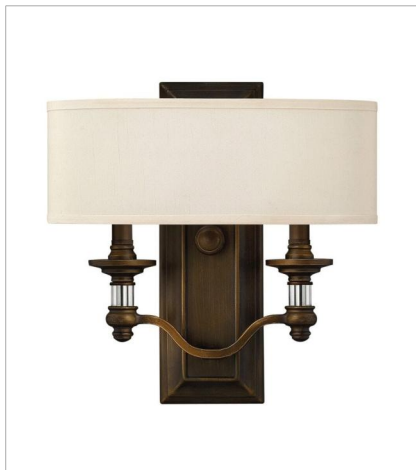

SUSSEX

Sussex offers traditional charm with an edge of modern luxury. The English Bronze finish, ivory fabric hardback shade, clear glass columns and candles adds to its sophistication.

FINISH: English Bronze
SHADE: Ivory Fabric Hardback

4792EZ
TWO LIGHT SCONCE
15.5" W, 15.8" H
Socketed
2-5w Cand. LED, 60w Equiv. or 2-60w Cand.

4900EZ
TWO LIGHT SCONCE
14" W, 14" H
Socketed
2-5w Cand. LED, 60w Equiv. or 2-60w Cand.

4799EZ
EXTRA LARGE THREE TIER
47" W, 44.3" H
Socketed
15-5w Cand. LED, 40w Equiv. or 15-40w Cand.