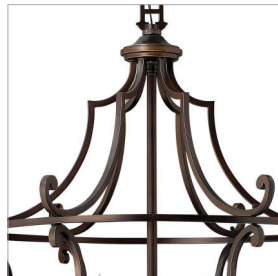

PLYMOUTH

42590B

LARGE OPEN FRAME TWO TIER

Classic never goes out of style. Plymouth's sweeping arms and vintage inspired candle sleeves with curved cast detailing are enhanced by the hand-rubbed Olde Bronze finish.

DETAILS	
FINISH:	Olde Bronze
MATERIAL:	Metal
SLOPE DEGREE:	90
DIMMABLE:	No

DIMENSIONS	
WIDTH:	30"
HEIGHT:	55.5"
WEIGHT:	42lb

LIGHT SOURCE	
LIGHT SOURCE:	Socketed
WATTAGE:	9-5w Cand. LED, 90w Equiv. or 9-60w Cand.
VOLTAGE:	120v

MOUNTING	
CANOPY:	5.5" Dia.
LEAD WIRE:	1 X 144"

SHIPPING	
CARTON LENGTH:	31
CARTON WIDTH:	31
CARTON HEIGHT:	44
CARTON WEIGHT:	48

PRODUCT DETAILS:

- This item may be hung on a sloped ceiling
- Fixture weighs over 50lbs. Must be supported independently of the outlet box unless the outlet box is UL listed for the appropriate weight.
- Suitable for use in dry (indoor) locations as defined by NEC and CEC. Meets United States UL Underwriters Laboratories & CSA Canadian Standards Association Product Safety Standards.
- Classic, elegant lines and timeless details enhance a traditional space