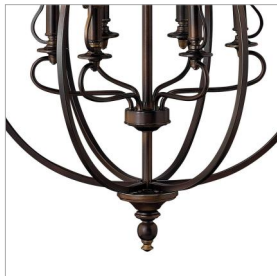

PLYMOUTH

42590B

LARGE OPEN FRAME TWO TIER

Classic never goes out of style. Plymouth's sweeping arms and vintage inspired candle sleeves with curved cast detailing are enhanced by the hand-rubbed Olde Bronze finish.

DETAILS	
FINISH:	Olde Bronze
MATERIAL:	Metal
SLOPE DEGREE:	90
DIMMABLE:	No

DIMENSIONS	
WIDTH:	30"
HEIGHT:	55.5"
WEIGHT:	42lb

LIGHT SOURCE	
LIGHT SOURCE:	Socketed
WATTAGE:	9-5w Cand. LED, 90w Equiv. or 9-60w Cand.
VOLTAGE:	120v

MOUNTING	
CANOPY:	5.5" Dia.
LEAD WIRE:	1 X 144"

SHIPPING	
CARTON LENGTH:	31
CARTON WIDTH:	31
CARTON HEIGHT:	44
CARTON WEIGHT:	48

PRODUCT DETAILS:

- This item may be hung on a sloped ceiling
- Fixture weighs over 50lbs. Must be supported independently of the outlet box unless the outlet box is UL listed for the appropriate weight.
- Suitable for use in dry (indoor) locations as defined by NEC and CEC. Meets United States UL Underwriters Laboratories & CSA Canadian Standards Association Product Safety Standards.
- Classic, elegant lines and timeless details enhance a traditional space