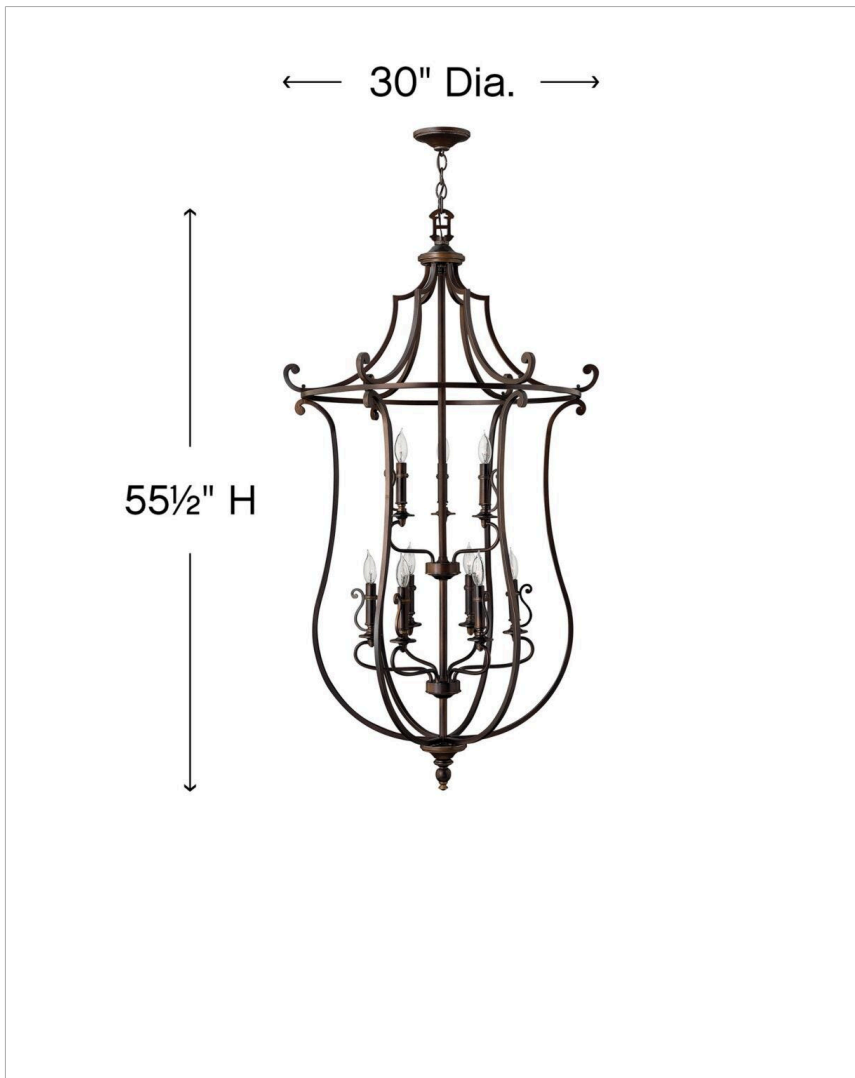

PLYMOUTH

42590B

LARGE OPEN FRAME TWO TIER

Classic never goes out of style. Plymouth's sweeping arms and vintage inspired candle sleeves with curved cast detailing are enhanced by the hand-rubbed Olde Bronze finish.

DETAILS	
FINISH:	Olde Bronze
MATERIAL:	Metal
SLOPE DEGREE:	90
DIMMABLE:	No

DIMENSIONS	
WIDTH:	30"
HEIGHT:	55.5"
WEIGHT:	42lb

LIGHT SOURCE	
LIGHT SOURCE:	Socketed
WATTAGE:	9-5w Cand. LED, 90w Equiv. or 9-60w Cand.
VOLTAGE:	120v

MOUNTING	
CANOPY:	5.5" Dia.
LEAD WIRE:	1 X 144"

SHIPPING	
CARTON LENGTH:	31
CARTON WIDTH:	31
CARTON HEIGHT:	44
CARTON WEIGHT:	48

PRODUCT DETAILS:

- This item may be hung on a sloped ceiling
- Fixture weighs over 50lbs. Must be supported independently of the outlet box unless the outlet box is UL listed for the appropriate weight.
- Suitable for use in dry (indoor) locations as defined by NEC and CEC. Meets United States UL Underwriters Laboratories & CSA Canadian Standards Association Product Safety Standards.
- Classic, elegant lines and timeless details enhance a traditional space