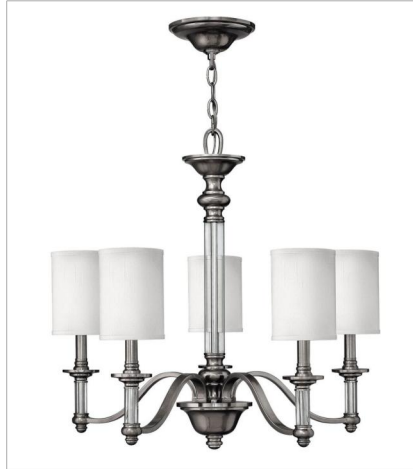

SUSSEX

Sussex offers traditional charm with an edge of modern luxury. The Brushed Nickel finish, white fabric hardback shade, clear glass columns and candles adds to its sophistication.

FINISH: Brushed Nickel
SHADE: White Fabric Hardback

4900BN
TWO LIGHT SCONCE
14" W, 14" H
Socketed
2-5w Cand. LED, 60w Equiv. or 2-60w Cand.

4795BN
MEDIUM SINGLE TIER
26" W, 24.8" H
Socketed
5-5w Cand. LED, 60w Equiv. or 5-60w Cand.

4798BN
LARGE TWO TIER
32" W, 34.5" H
Socketed
9-5w Cand. LED, 60w Equiv. or 9-60w Cand.

4799BN
EXTRA LARGE THREE TIER
47" W, 44.3" H
Socketed
15-5w Cand. LED, 40w Equiv. or 15-40w Cand.

HINKLEY

HINKLEY
33000 Pin Oak Parkway
Avon Lake, OH 44012

PHONE: (440) 653-5500
Toll Free: 1 (800) 446-5539