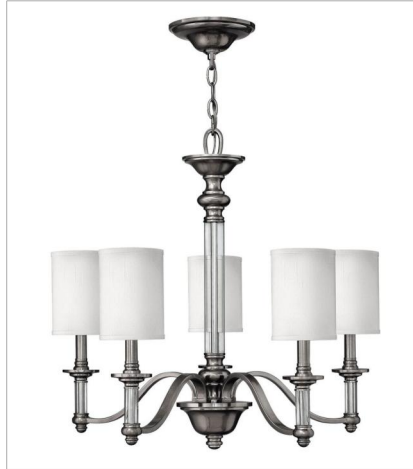

SUSSEX

Sussex offers traditional charm with an edge of modern luxury. The Brushed Nickel finish, white fabric hardback shade, clear glass columns and candles adds to its sophistication.

FINISH: Brushed Nickel
SHADE: White Fabric Hardback

4900BN
TWO LIGHT SCONCE
14" W, 14" H
Socketed
2-5w Cand. LED, 60w Equiv. or 2-60w Cand.

4795BN
MEDIUM SINGLE TIER
26" W, 24.8" H
Socketed
5-5w Cand. LED, 60w Equiv. or 5-60w Cand.

4798BN
LARGE TWO TIER
32" W, 34.5" H
Socketed
9-5w Cand. LED, 60w Equiv. or 9-60w Cand.

4799BN
EXTRA LARGE THREE TIER
47" W, 44.3" H
Socketed
15-5w Cand. LED, 40w Equiv. or 15-40w
Cand.

HINKLEY

HINKLEY
33000 Pin Oak Parkway
Avon Lake, OH 44012

PHONE: (440) 653-5500
Toll Free: 1 (800) 446-5539