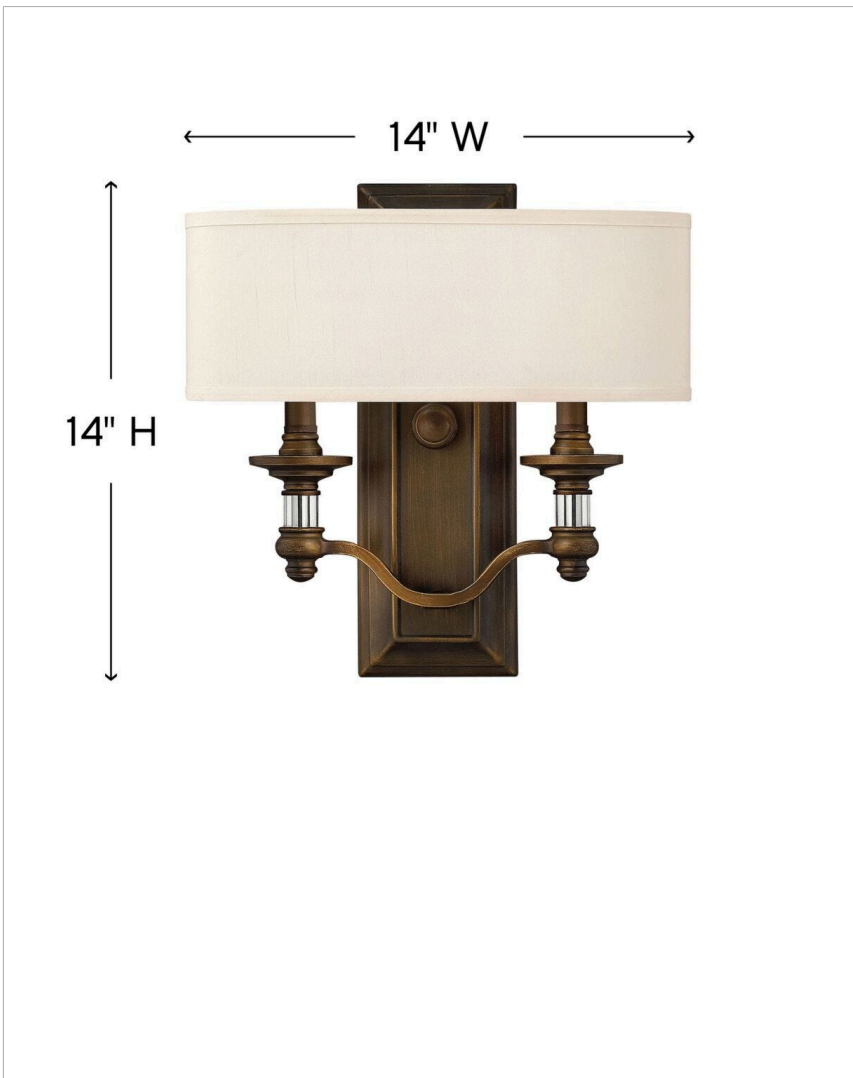

SUSSEX

4900EZ

TWO LIGHT SCONCE

Sussex offers traditional charm with an edge of modern luxury. The English Bronze finish, ivory fabric hardback shade, clear glass columns and candles adds to its sophistication.

DETAILS	
FINISH:	English Bronze
MATERIAL:	Metal
SHADE:	Ivory Fabric Hardback
DIMMABLE:	No

DIMENSIONS	
WIDTH:	14"
HEIGHT:	14"
WEIGHT:	3lb
BACK PLATE:	4.75"W X 14"H
EXTENSION:	4"
TOP TO OUTLET:	7.000000"

LIGHT SOURCE	
LIGHT SOURCE:	Socketed
WATTAGE:	2-5w Cand. LED, 60w Equiv. or 2-60w Cand.
VOLTAGE:	120v

SHIPPING	
CARTON LENGTH:	16
CARTON WIDTH:	7
CARTON HEIGHT:	17
CARTON WEIGHT:	5

PRODUCT DETAILS:

- Suitable for use in dry (indoor) locations as defined by NEC and CEC. Meets United States UL Underwriters Laboratories & CSA Canadian Standards Association Product Safety Standards.
- ADA compliant
- Classic, elegant lines and timeless details enhance a traditional space