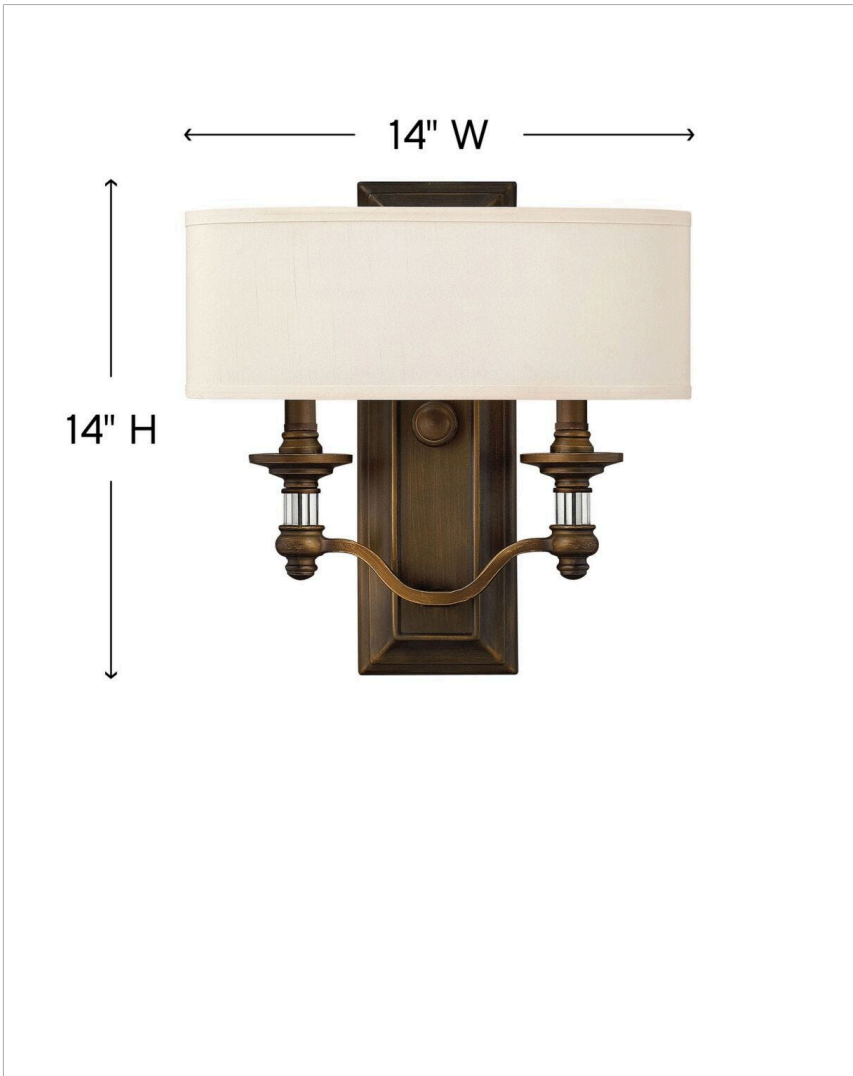

SUSSEX

4900EZ

TWO LIGHT SCONCE

Sussex offers traditional charm with an edge of modern luxury. The English Bronze finish, ivory fabric hardback shade, clear glass columns and candles adds to its sophistication.

DETAILS	
FINISH:	English Bronze
MATERIAL:	Metal
SHADE:	Ivory Fabric Hardback
DIMMABLE:	No

DIMENSIONS	
WIDTH:	14"
HEIGHT:	14"
WEIGHT:	3lb
BACK PLATE:	4.75"W X 14"H
EXTENSION:	4"
TOP TO OUTLET:	7.000000"

LIGHT SOURCE	
LIGHT SOURCE:	Socketed
WATTAGE:	2-5w Cand. LED, 60w Equiv. or 2-60w Cand.
VOLTAGE:	120v

SHIPPING	
CARTON LENGTH:	16
CARTON WIDTH:	7
CARTON HEIGHT:	17
CARTON WEIGHT:	5

PRODUCT DETAILS:

- Suitable for use in dry (indoor) locations as defined by NEC and CEC. Meets United States UL Underwriters Laboratories & CSA Canadian Standards Association Product Safety Standards.
- ADA compliant
- Classic, elegant lines and timeless details enhance a traditional space