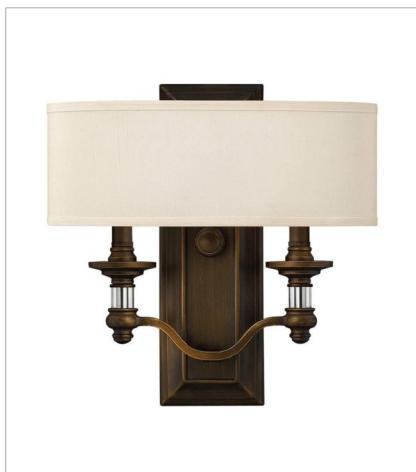

SUSSEX

Sussex offers traditional charm with an edge of modern luxury. The English Bronze finish, ivory fabric hardback shade, clear glass columns and candles adds to its sophistication.

FINISH: English Bronze
SHADE: Ivory Fabric Hardback

4792EZ
TWO LIGHT SCONCE
15.5" W, 15.8" H
Socketed
2-5w Cand. LED, 60w Equiv. or 2-60w Cand.

4900EZ
TWO LIGHT SCONCE
14" W, 14" H
Socketed
2-5w Cand. LED, 60w Equiv. or 2-60w Cand.

4799EZ
EXTRA LARGE THREE TIER
47" W, 44.3" H
Socketed
15-5w Cand. LED, 40w Equiv. or 15-40w Cand.