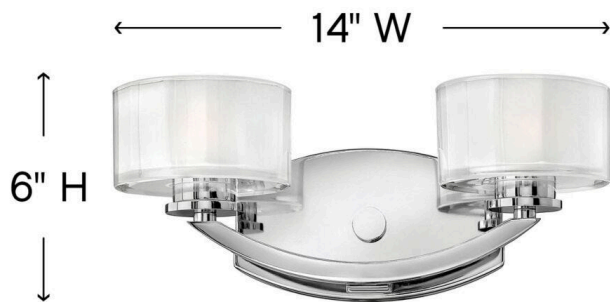

MERIDIAN

5592CM

TWO LIGHT VANITY

Meridian features minimal transitional styling with clean lines and low-profile faceted ½" thick glass. Overscaled barrel knob detailing completes this simplistic design.

DETAILS	
FINISH:	Chrome
MATERIAL:	Metal
GLASS:	Thick Faceted Clear Inside Etched
DIMMABLE:	No

DIMENSIONS	
WIDTH:	14"
HEIGHT:	6"
WEIGHT:	6lb
BACK PLATE:	8"W X 4.5"H
EXTENSION:	6.3"
TOP TO OUTLET:	3.750000"

LIGHT SOURCE	
LIGHT SOURCE:	Socketed
VOLTAGE:	120v

SHIPPING	
CARTON LENGTH:	15.3
CARTON WIDTH:	8.3
CARTON HEIGHT:	8.5
CARTON WEIGHT:	8

PRODUCT DETAILS:

- Suitable for use in damp locations as defined by NEC and CEC. Meets United States UL Underwriters Laboratories & CSA Canadian Standards Association Product Safety Standards.
- Merging the best of traditional and modern elements with a sophisticated and streamlined look
- Sparkling chrome with reflective finish