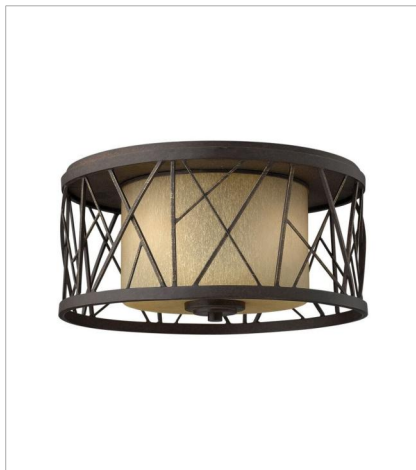

# NEST

Nest finds its inspiration from patterns found in nature. This contemporary chandelier collection conveys an organic modern elegance in an Oil Rubbed Bronze or Silver Leaf finish complemented by distressed etched glass.

**FINISH:** Oil Rubbed Bronze  
**GLASS:** Distressed Amber Etched

**FR41624ORB**  
LARGE OPEN FRAME SINGLE TIER  
21" W, 42" H  
Socketed

**FR41611ORB**  
SMALL FLUSH MOUNT  
16.5" W, 9.5" H  
Socketed