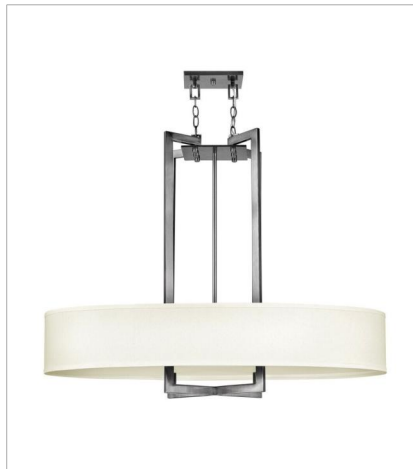

HAMPTON

Hampton is a modern transitional design, offering the ultimate in urban sophistication. The minimal, rectangular frame, paired with a decorative acrylic etched bottom lens, is softened by a contemporary off-white linen drum shade.

FINISH: Antique Nickel
SHADE: Off-White Linen Hardback

3210AN
SINGLE LIGHT SCONCE
6.8" W, 12" H
Socketed
1-14w Med. LED, 100w Equiv. or 1-100w Med.

3203AN
SMALL DRUM
20" W, 26.5" H
Socketed
3-14w Med. LED, 60w Equiv. or 3-60w Med.

3205AN
LARGE DRUM PENDANT
16" W, 32.8" H
Socketed
3-14w Med. LED, 60w Equiv. or 3-60w Med.

3206AN
LARGE DRUM
30" W, 33" H
Socketed

3208AN
LARGE OVAL DRUM
40" W, 31.3" H
Socketed
4-14w Med. LED, 100w Equiv. or 4-100w Med.

FINISH: Antique Nickel
SHADE: Off-White Linen Hardback

3217AN
SMALL DRUM PENDANT
9.3" W, 22.5" H
Socketed
1-14w Med. LED, 100w Equiv. or 1-100w
Med.