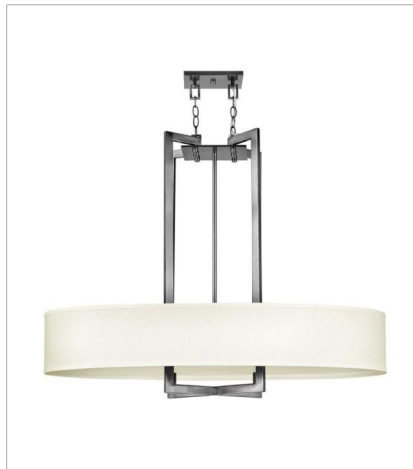

HAMPTON

Hampton is a modern transitional design, offering the ultimate in urban sophistication. The minimal, rectangular frame, paired with a decorative acrylic etched bottom lens, is softened by a contemporary off-white linen drum shade.

FINISH: Antique Nickel
SHADE: Off-White Linen Hardback

3210AN
SINGLE LIGHT SCONCE
6.8" W, 12" H
Socketed
1-14w Med. LED, 100w Equiv. or 1-100w Med.

3203AN
SMALL DRUM
20" W, 26.5" H
Socketed
3-14w Med. LED, 60w Equiv. or 3-60w Med.

3205AN
LARGE DRUM PENDANT
16" W, 32.8" H
Socketed
3-14w Med. LED, 60w Equiv. or 3-60w Med.

3206AN
LARGE DRUM
30" W, 33" H
Socketed

3208AN
LARGE OVAL DRUM
40" W, 31.3" H
Socketed
4-14w Med. LED, 100w Equiv. or 4-100w Med.