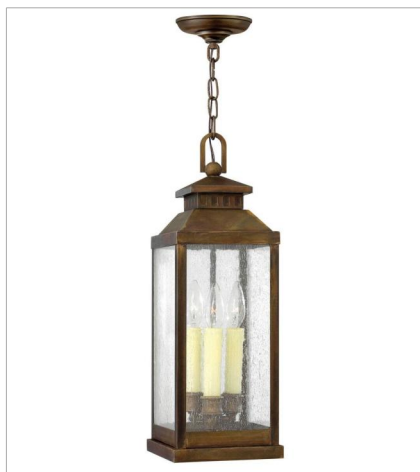

# REVERE

Revere is a traditional coach lantern in solid brass with clear seedy glass panels. The glass faux candle sleeves and classic candelabra lamping complete the authentic appearance.

**FINISH:** Sienna  
**GLASS:** Clear Seedy

**1182SN**

MEDIUM HANGING LANTERN

7" W, 20.5" H

Socketed

3-5w Cand. LED, 60w Equiv. or 3-60w Cand.