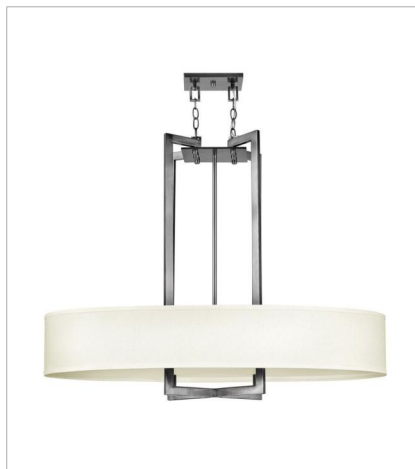

HAMPTON

Hampton is a modern transitional design, offering the ultimate in urban sophistication. The minimal, rectangular frame, paired with a decorative acrylic etched bottom lens, is softened by a contemporary off-white linen drum shade.

FINISH: Antique Nickel
SHADE: Off-White Linen Hardback

3210AN
SINGLE LIGHT SCONCE
6.8" W, 12" H
Socketed
1-14w Med. LED, 100w Equiv. or 1-100w Med.

3203AN
SMALL DRUM
20" W, 26.5" H
Socketed
3-14w Med. LED, 60w Equiv. or 3-60w Med.

3205AN
LARGE DRUM PENDANT
16" W, 32.8" H
Socketed
3-14w Med. LED, 60w Equiv. or 3-60w Med.

3206AN
LARGE DRUM
30" W, 33" H
Socketed

3208AN
LARGE OVAL DRUM
40" W, 31.3" H
Socketed
4-14w Med. LED, 100w Equiv. or 4-100w Med.