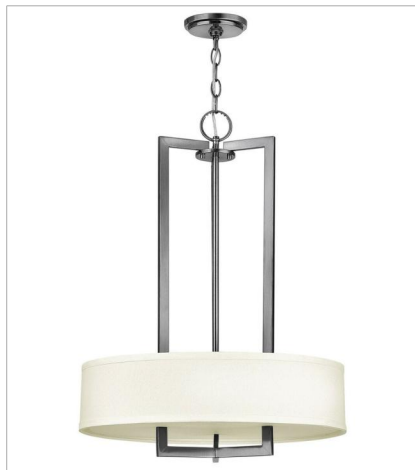

HAMPTON

Hampton is a modern transitional design, offering the ultimate in urban sophistication. The minimal, rectangular frame, paired with a decorative acrylic etched bottom lens, is softened by a contemporary off-white linen drum shade.

FINISH: Antique Nickel
SHADE: Off-White Linen Hardback

3210AN
SINGLE LIGHT SCONCE
6.8" W, 12" H
Socketed
1-14w Med. LED, 100w Equiv. or 1-100w Med.

3203AN
SMALL DRUM
20" W, 26.5" H
Socketed
3-14w Med. LED, 60w Equiv. or 3-60w Med.

3205AN
LARGE DRUM PENDANT
16" W, 32.8" H
Socketed
3-14w Med. LED, 60w Equiv. or 3-60w Med.

3206AN
LARGE DRUM
30" W, 33" H
Socketed

3208AN
LARGE OVAL DRUM
40" W, 31.3" H
Socketed
4-14w Med. LED, 100w Equiv. or 4-100w Med.