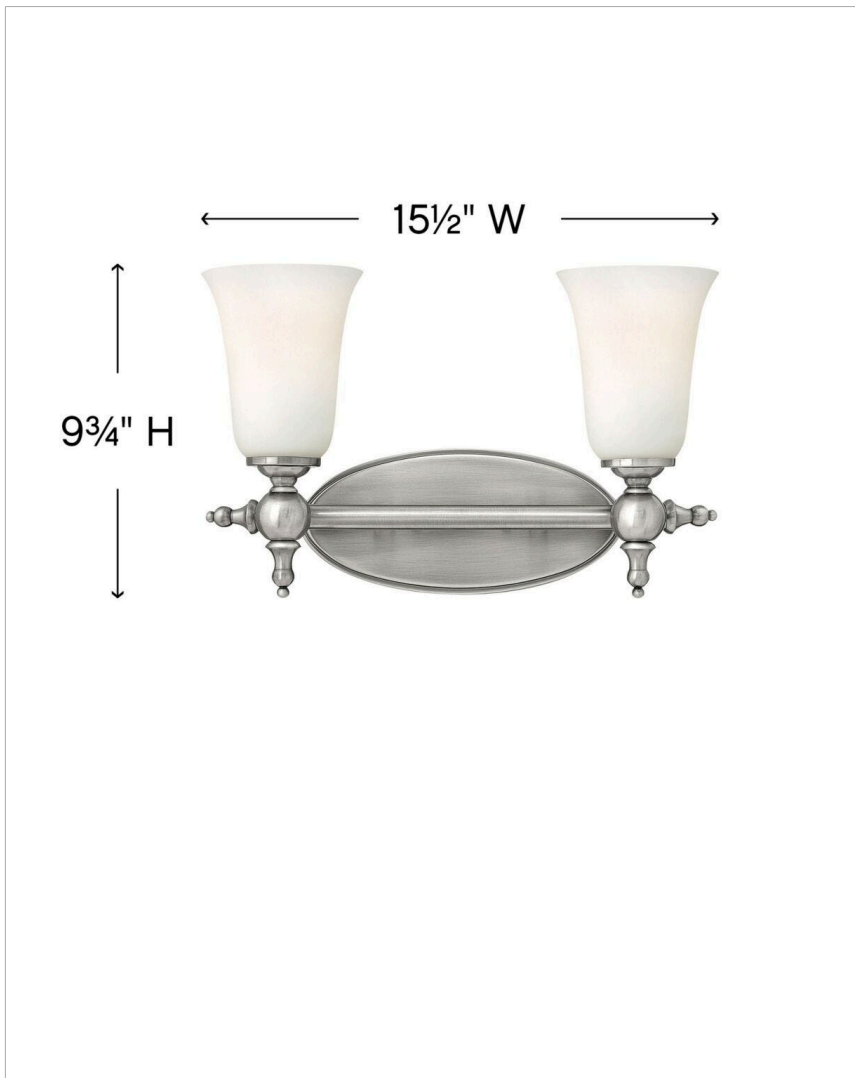

YORKTOWN

5742AN

TWO LIGHT VANITY

The elegant Yorktown collection offers updated traditional styling with cast detailing for an authentic touch. The cast back plate, detailed finials, bar ends and transition balls combine to make this classic design perfect for any décor.

DETAILS	
FINISH:	Antique Nickel
MATERIAL:	Metal
GLASS:	Etched Opal
DIMMABLE:	No

DIMENSIONS	
WIDTH:	15.5"
HEIGHT:	9.8"
WEIGHT:	5lb
BACK PLATE:	10"W X 4.5"H
EXTENSION:	6.8"
TOP TO OUTLET:	7.250000"

LIGHT SOURCE	
LIGHT SOURCE:	Socketed
VOLTAGE:	120v

SHIPPING	
CARTON LENGTH:	15.6
CARTON WIDTH:	8
CARTON HEIGHT:	12.3
CARTON WEIGHT:	6.6

PRODUCT DETAILS:

- Fixture can be mounted either up or down
- Mounting bars are curved in shape
- Suitable for use in damp locations as defined by NEC and CEC. Meets United States UL Underwriters Laboratories & CSA Canadian Standards Association Product Safety Standards.
- Classic, elegant lines and timeless details enhance a traditional space