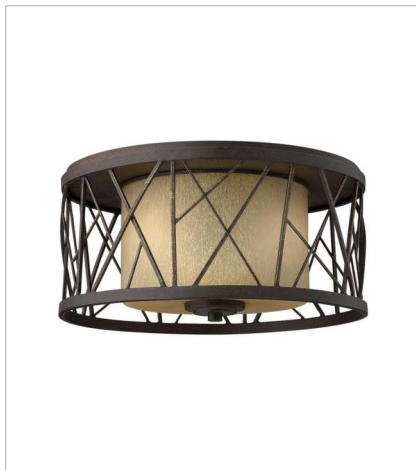

NEST

Nest finds its inspiration from patterns found in nature. This contemporary chandelier collection conveys an organic modern elegance in an Oil Rubbed Bronze or Silver Leaf finish complemented by distressed etched glass.

FINISH: Oil Rubbed Bronze
GLASS: Distressed Amber Etched

FR41624ORB
LARGE OPEN FRAME SINGLE TIER
21" W, 42" H
Socketed

FR41611ORB
SMALL FLUSH MOUNT
16.5" W, 9.5" H
Socketed