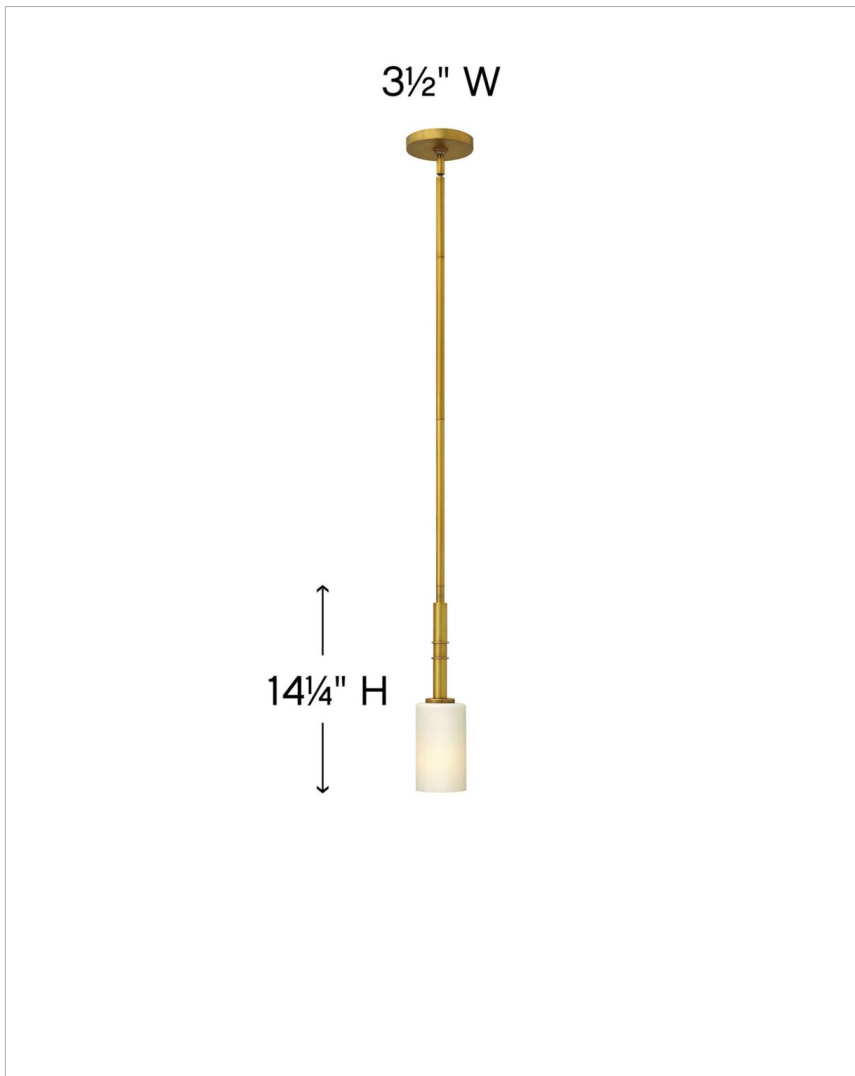

MARGEAUX

3587VS

SMALL PENDANT

Margeaux's transitional style and formal presence are reinforced by cast transitional double ring details and etched opal shades that emit a soft glow.

DETAILS	
FINISH:	Vintage Brass
MATERIAL:	Steel
GLASS:	Etched Opal
SLOPE DEGREE:	90
DIMMABLE:	No

DIMENSIONS	
WIDTH:	3.5"
HEIGHT:	14.3"
WEIGHT:	2lb

LIGHT SOURCE	
LIGHT SOURCE:	Socketed
VOLTAGE:	120v

MOUNTING	
CANOPY:	5" Dia.
LEAD WIRE:	1 X 144"
MAX HEIGHT:	47.3

SHIPPING	
CARTON LENGTH:	14
CARTON WIDTH:	5.8
CARTON HEIGHT:	8
CARTON WEIGHT:	4

PRODUCT DETAILS:

- This item may be hung on a sloped ceiling
- This fixture includes multiple down stems in various lengths to customize the installation height of the fixture, including one 6" stem and two 12" stems
- Suitable for use in dry (indoor) locations as defined by NEC and CEC. Meets United States UL Underwriters Laboratories & CSA Canadian Standards Association Product Safety Standards.
- Merging the best of traditional and modern elements with a sophisticated and streamlined look