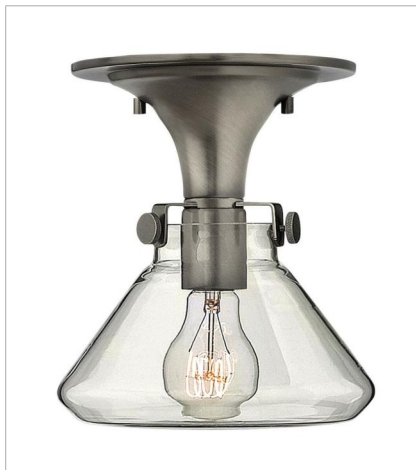

FINISH: Antique Nickel
GLASS: Etched Opal, Clear Seedy, Clear Glass, Clear
SHADE: Antique Nickel Wire Shade, Antique Nickel Metal Shade

3113AN
WIRE FRAME SINGLE LIGHT SCONCE
9.3" W, 12" H
Socketed

3141AN
CONGRESS INDOOR
12" W, 11.8" H
Socketed

FINISH: Antique Nickel
GLASS: Etched Opal, Clear Seedy, Clear Glass, Clear
SHADE: Antique Nickel Wire Shade, Antique Nickel Metal Shade

3178AN
METAL SHADE SINGLE LIGHT SC...
9.8" W, 12.8" H
Socketed

50020AN
SMALL RETRO GLASS TWO LIGHT...
19.3" W, 9.3" H
Socketed

FINISH: Antique Nickel
GLASS: Etched Opal, Clear Seedy, Clear Glass, Clear
SHADE: Antique Nickel Wire Shade, Antique Nickel Metal Shade

3047AN
TEARDROP GLASS SINGLE TIER
24.3" W, 17" H
Socketed

3110AN
WIRE FRAME PENDANT
9.3" W, 8.3" H
Socketed

FINISH: Antique Nickel
GLASS: Etched Opal, Clear Seedy, Clear Glass, Clear
SHADE: Antique Nickel Wire Shade, Antique Nickel Metal Shade

3114AN
WIRE FRAME FLUSH MOUNT
9.3" W, 10.3" H
Socketed

3146AN
SMALL RETRO GLASS FLUSH MOUNT
8" W, 9.5" H
Socketed
1-12w Med. LED, 100w Equiv. or 1-100w Med.