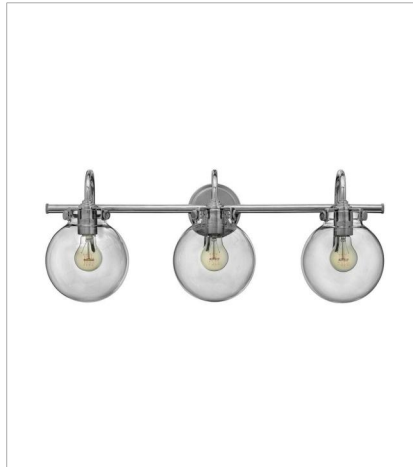

50034CM
GLOBE GLASS THREE LIGHT VANITY
29.5" W, 11.5" H
Socketed
3-12w Med. LED, 100w Equiv. or 3-100w Med.