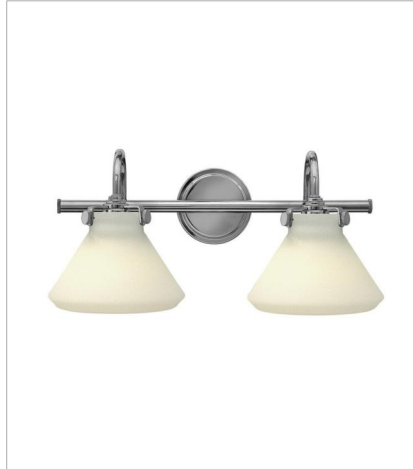

FINISH: Chrome
GLASS: Etched Opal, Clear Seedy, Clear, Clear Glass
SHADE: Chrome Metal Shade, Chrome Wire Shade

3118CM
CONGRESS CHROME SINGLE LIGHT...
9" W, 12.8" H
Socketed

3131CM
CONGRESS INDOOR
12" W, 9.8" H
Socketed

31700CM
CYLINDER GLASS SINGLE LIGHT...
6.5" W, 13.3" H
Socketed

3170CM
SMALL RETRO GLASS SINGLE LI...
8" W, 11.3" H
Socketed

3174CM
GLOBE GLASS SINGLE LIGHT SC...
7" W, 13.5" H
Socketed
1-12w Med. LED, 100w Equiv. or 1-100w Med.

FINISH: Chrome
GLASS: Etched Opal, Clear Seedy, Clear, Clear Glass
SHADE: Chrome Metal Shade, Chrome Wire Shade

3178CM
METAL SHADE SINGLE LIGHT SC...
9.8" W, 12.8" H
Socketed

50020CM
SMALL RETRO GLASS TWO LIGHT...
19.3" W, 9.3" H
Socketed

FINISH: Chrome
GLASS: Etched Opal, Clear Seedy, Clear, Clear Glass
SHADE: Chrome Metal Shade, Chrome Wire Shade

3110CM
WIRE FRAME PENDANT
9.3" W, 8.3" H
Socketed

3128CM
GLOBE GLASS PENDANT
7" W, 9.3" H
Socketed
1-12w Med. LED, 100w Equiv. or 1-100w Med.