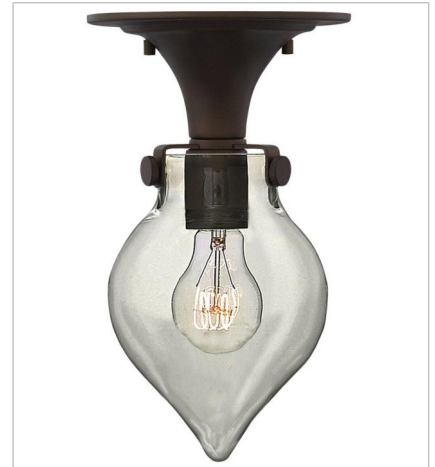

FINISH: Oil Rubbed Bronze
GLASS: Clear Seedy, Etched Opal, Clear, Clear Glass
SHADE: Metal Frame, Oil Rubbed Bronze Metal Shade

3111OZ
CONGRESS INDOOR
8" W, 9.5" H
Socketed

31700OZ
CYLINDER GLASS SINGLE LIGHT...
6.5" W, 13.3" H
Socketed
1-12w Med. LED, 100w Equiv. or 1-100w Med.

FINISH: Oil Rubbed Bronze
GLASS: Clear Seedy, Etched Opal, Clear, Clear Glass
SHADE: Metal Frame, Oil Rubbed Bronze Metal Shade

3178OZ
METAL SHADE SINGLE LIGHT SC...
9.8" W, 12.8" H
Socketed

50024OZ
GLOBE GLASS TWO LIGHT VANITY
19.3" W, 11.5" H
Socketed
2-12w Med. LED, 100w Equiv. or 2-100w Med.

FINISH: Oil Rubbed Bronze
GLASS: Clear Seedy, Etched Opal, Clear, Clear Glass
SHADE: Metal Frame, Oil Rubbed Bronze Metal Shade

3048OZ
METAL SHADE SINGLE TIER
28" W, 15.5" H
Socketed

3130OZ
SMALL RETRO GLASS PENDANT
8" W, 7.3" H
Socketed

3138OZ
METAL SHADE PENDANT
9.8" W, 8.5" H
Socketed

3139OZ
TEARDROP GLASS PENDANT
6" W, 10" H
Socketed

3140OZ
SMALL RETRO GLASS FLUSH MOUNT
8" W, 9.5" H
Socketed

3151OZ
TEARDROP GLASS FLUSH MOUNT
7" W, 12" H
Socketed