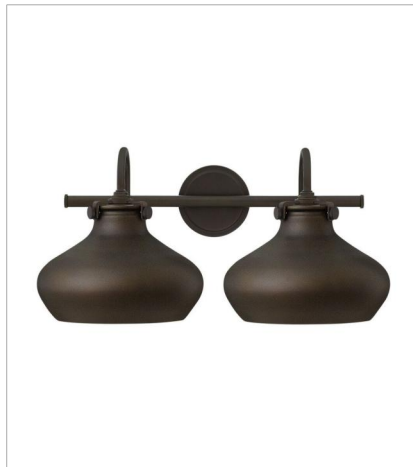

FINISH: Oil Rubbed Bronze
GLASS: Clear Seedy, Etched Opal, Clear, Clear Glass
SHADE: Metal Frame, Oil Rubbed Bronze Metal Shade

3111OZ
CONGRESS INDOOR
8" W, 9.5" H
Socketed

31700OZ
CYLINDER GLASS SINGLE LIGHT...
6.5" W, 13.3" H
Socketed
1-12w Med. LED, 100w Equiv. or 1-100w Med.

3170OZ
SMALL RETRO GLASS SINGLE LI...
8" W, 11.3" H
Socketed

3174OZ
GLOBE GLASS SINGLE LIGHT SC...
7" W, 13.5" H
Socketed

3174OZ-CS
CLEAR SEEDY GLOBE SCONCE
7" W, 13.5" H
Socketed

3177OZ
TEARDROP GLASS SINGLE LIGHT...
6" W, 14" H
Socketed

FINISH: Oil Rubbed Bronze
GLASS: Clear Seedy, Etched Opal, Clear, Clear Glass
SHADE: Metal Frame, Oil Rubbed Bronze Metal Shade

3178OZ
METAL SHADE SINGLE LIGHT SC...
9.8" W, 12.8" H
Socketed

50024OZ
GLOBE GLASS TWO LIGHT VANITY
19.3" W, 11.5" H
Socketed
2-12w Med. LED, 100w Equiv. or 2-100w Med.

50026OZ
SMALL RETRO GLASS TWO LIGHT...
19.3" W, 9.3" H
Socketed
2-12w Med. LED, 100w Equiv. or 2-100w Med.

50027OZ
TEARDROP GLASS TWO LIGHT VA...
19.3" W, 12" H
Socketed

50028OZ
METAL SHADE TWO LIGHT VANITY
21" W, 10.5" H
Socketed