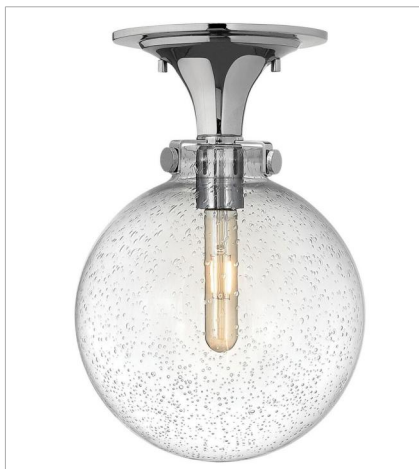

**FINISH:** Chrome  
**GLASS:** Etched Opal, Clear Seedy, Clear, Clear Glass  
**SHADE:** Chrome Metal Shade, Chrome Wire Shade

**3178CM**  
METAL SHADE SINGLE LIGHT SC...  
9.8" W, 12.8" H  
Socketed

**50020CM**  
SMALL RETRO GLASS TWO LIGHT...  
19.3" W, 9.3" H  
Socketed

**FINISH:** Chrome  
**GLASS:** Etched Opal, Clear Seedy, Clear, Clear Glass  
**SHADE:** Chrome Metal Shade, Chrome Wire Shade

**3110CM**  
WIRE FRAME PENDANT  
9.3" W, 8.3" H  
Socketed

**3128CM**  
GLOBE GLASS PENDANT  
7" W, 9.3" H  
Socketed  
1-12w Med. LED, 100w Equiv. or 1-100w Med.

**FINISH:** Chrome  
**GLASS:** Etched Opal, Clear Seedy, Clear, Clear Glass  
**SHADE:** Chrome Metal Shade, Chrome Wire Shade

**3138CM**  
METAL SHADE PENDANT  
9.8" W, 8.5" H  
Socketed

**3114CM**  
WIRE FRAME FLUSH MOUNT  
9.3" W, 10.3" H  
Socketed

**3149CM**  
GLOBE GLASS FLUSH MOUNT  
7" W, 11.3" H  
Socketed  
1-12w Med. LED, 100w Equiv. or 1-100w Med.

**3152CM**  
MEDIUM CLEAR SEEDY GLOBE FL...  
10" W, 14.5" H  
Socketed