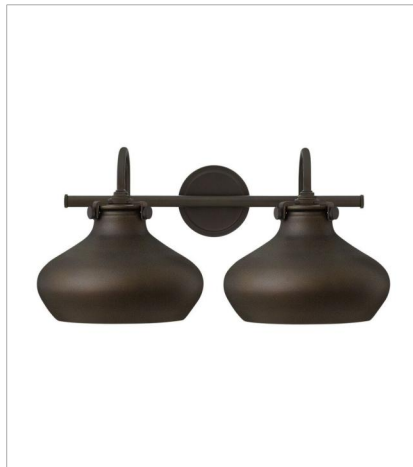

500280Z
METAL SHADE TWO LIGHT VANITY
21" W, 10.5" H
Socketed