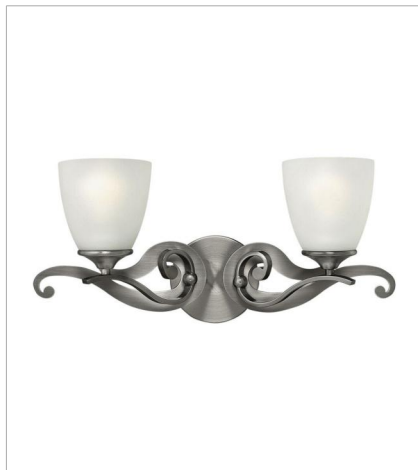

REESE

Reese features a traditional design with boutique details. The etched opal glass and Antique Nickel finish is updated with elegant, laser cut scrolls for a modern touch.

FINISH: Antique Nickel
GLASS: Etched Opal

56322AN

TWO LIGHT VANITY

20.5" W, 9" H

Socketed

2-14w Med. LED, 100w Equiv. OR 2-100w
Incan.

HINKLEY

HINKLEY
33000 Pin Oak Parkway
Avon Lake, OH 44012

PHONE: (440) 653-5500
Toll Free: 1 (800) 446-5539