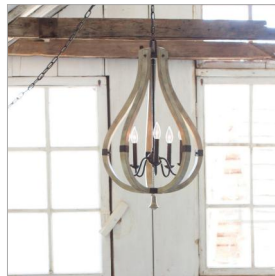

### MEDIUM OPEN FRAME SINGLE TIER

Middlefield's rustic-chic design captures a historical feel with its solid distressed wood reminiscent of weathered ash, steel construction and iron rust finish. A pear-shaped wood finial adds an additional elegant detail.

DETAILS	
FINISH:	Iron Rust
MATERIAL:	Wood
SLOPE DEGREE:	90
DIMMABLE:	No

DIMENSIONS	
WIDTH:	20"
HEIGHT:	32"
WEIGHT:	11lb

LIGHT SOURCE	
LIGHT SOURCE:	Socketed
WATTAGE:	5-5w Cand. LED, 60w Equiv. or 5-60w Cand.
VOLTAGE:	120v

#### PRODUCT DETAILS:

- This item may be hung on a sloped ceiling
- Suitable for use in dry (indoor) locations as defined by NEC and CEC. Meets United States UL Underwriters Laboratories & CSA Canadian Standards Association Product Safety Standards.
- Artisanal details, a rich finish and organic elements add warm rustic style