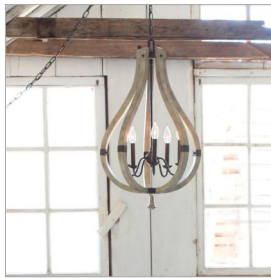

MIDDLEFIELD

FR40575IRR

MEDIUM OPEN FRAME SINGLE TIER

Middlefield's rustic-chic design captures a historical feel with its solid distressed wood reminiscent of weathered ash, steel construction and iron rust finish. A pear-shaped wood finial adds an additional elegant detail.

DETAILS	
FINISH:	Iron Rust
MATERIAL:	Wood
SLOPE DEGREE:	90
DIMMABLE:	No

DIMENSIONS	
WIDTH:	20"
HEIGHT:	32"
WEIGHT:	11lb

LIGHT SOURCE	
LIGHT SOURCE:	Socketed
WATTAGE:	5-5w Cand. LED, 60w Equiv. or 5-60w Cand.
VOLTAGE:	120v

MOUNTING	
CANOPY:	6.5" Dia.
LEAD WIRE:	1 X 144"

SHIPPING	
CARTON LENGTH:	23
CARTON WIDTH:	22
CARTON HEIGHT:	31
CARTON WEIGHT:	20

PRODUCT DETAILS:

- This item may be hung on a sloped ceiling
- Suitable for use in dry (indoor) locations as defined by NEC and CEC. Meets United States UL Underwriters Laboratories & CSA Canadian Standards Association Product Safety Standards.
- Artisanal details, a rich finish and organic elements add warm rustic style