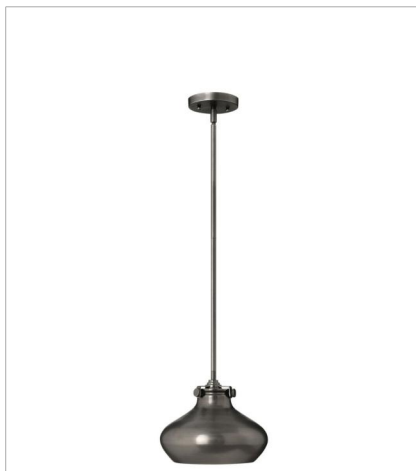

3138AN
METAL SHADE PENDANT
9.8" W, 8.5" H
Socketed