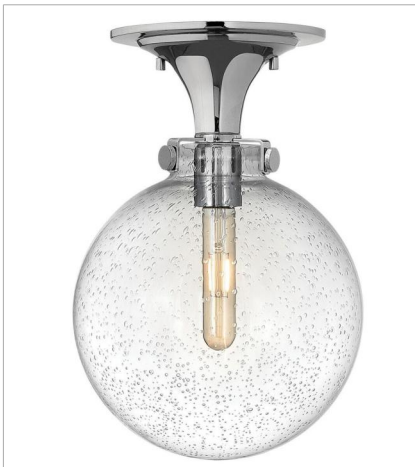

**FINISH:** Chrome  
**GLASS:** Etched Opal, Clear Seedy, Clear, Clear Glass  
**SHADE:** Chrome Metal Shade, Chrome Wire Shade

**3178CM**  
METAL SHADE SINGLE LIGHT SC...  
9.8" W, 12.8" H  
Socketed

**50020CM**  
SMALL RETRO GLASS TWO LIGHT...  
19.3" W, 9.3" H  
Socketed

**FINISH:** Chrome  
**GLASS:** Etched Opal, Clear Seedy, Clear, Clear Glass  
**SHADE:** Chrome Metal Shade, Chrome Wire Shade

**3110CM**  
WIRE FRAME PENDANT  
9.3" W, 8.3" H  
Socketed

**3128CM**  
GLOBE GLASS PENDANT  
7" W, 9.3" H  
Socketed  
1-12w Med. LED, 100w Equiv. or 1-100w Med.

**FINISH:** Chrome  
**GLASS:** Etched Opal, Clear Seedy, Clear, Clear Glass  
**SHADE:** Chrome Metal Shade, Chrome Wire Shade

**3138CM**  
METAL SHADE PENDANT  
9.8" W, 8.5" H  
Socketed

**3114CM**  
WIRE FRAME FLUSH MOUNT  
9.3" W, 10.3" H  
Socketed

**3149CM**  
GLOBE GLASS FLUSH MOUNT  
7" W, 11.3" H  
Socketed  
1-12w Med. LED, 100w Equiv. or 1-100w Med.

**3152CM**  
MEDIUM CLEAR SEEDY GLOBE FL...  
10" W, 14.5" H  
Socketed