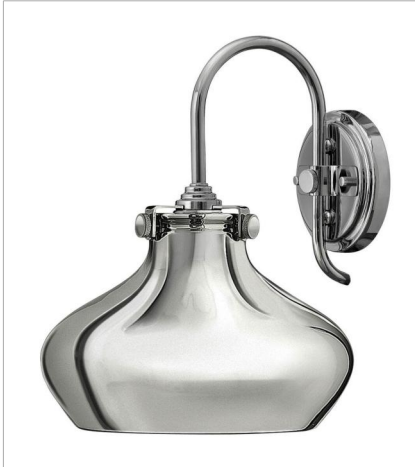

**FINISH:** Chrome  
**GLASS:** Etched Opal, Clear Seedy, Clear, Clear Glass  
**SHADE:** Chrome Metal Shade, Chrome Wire Shade

**3118CM**  
CONGRESS CHROME SINGLE LIGH...  
9" W, 12.8" H  
Socketed

**3131CM**  
CONGRESS INDOOR  
12" W, 9.8" H  
Socketed

**31700CM**  
CYLINDER GLASS SINGLE LIGHT...  
6.5" W, 13.3" H  
Socketed

**3170CM**  
SMALL RETRO GLASS SINGLE LI...  
8" W, 11.3" H  
Socketed

**3174CM**  
GLOBE GLASS SINGLE LIGHT SC...  
7" W, 13.5" H  
Socketed  
1-12w Med. LED, 100w Equiv. or 1-100w Med.

**FINISH:** Chrome  
**GLASS:** Etched Opal, Clear Seedy, Clear, Clear Glass  
**SHADE:** Chrome Metal Shade, Chrome Wire Shade

**3178CM**  
METAL SHADE SINGLE LIGHT SC...  
9.8" W, 12.8" H  
Socketed

**50020CM**  
SMALL RETRO GLASS TWO LIGHT...  
19.3" W, 9.3" H  
Socketed