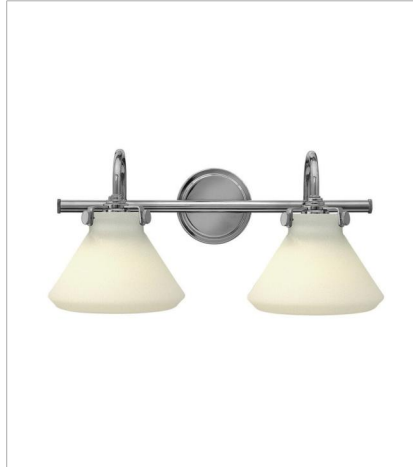

**FINISH:** Chrome  
**GLASS:** Etched Opal, Clear Seedy, Clear, Clear Glass  
**SHADE:** Chrome Metal Shade, Chrome Wire Shade

**3118CM**  
CONGRESS CHROME SINGLE LIGH...  
9" W, 12.8" H  
Socketed

**3131CM**  
CONGRESS INDOOR  
12" W, 9.8" H  
Socketed

**31700CM**  
CYLINDER GLASS SINGLE LIGHT...  
6.5" W, 13.3" H  
Socketed

**3170CM**  
SMALL RETRO GLASS SINGLE LI...  
8" W, 11.3" H  
Socketed

**3174CM**  
GLOBE GLASS SINGLE LIGHT SC...  
7" W, 13.5" H  
Socketed  
1-12w Med. LED, 100w Equiv. or 1-100w Med.

**3177CM**  
TEARDROP GLASS SINGLE LIGHT...  
6" W, 14" H  
Socketed

**FINISH:** Chrome  
**GLASS:** Etched Opal, Clear Seedy, Clear, Clear Glass  
**SHADE:** Chrome Metal Shade, Chrome Wire Shade

**3178CM**  
METAL SHADE SINGLE LIGHT SC...  
9.8" W, 12.8" H  
Socketed

**50020CM**  
SMALL RETRO GLASS TWO LIGHT...  
19.3" W, 9.3" H  
Socketed