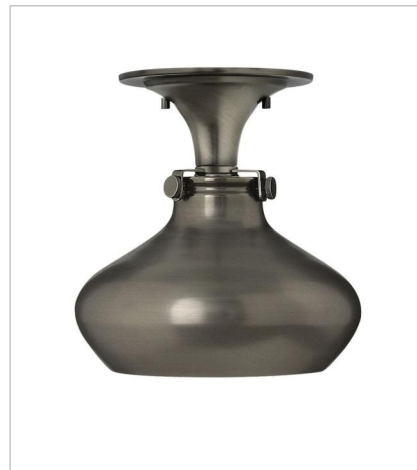

FINISH: Antique Nickel
GLASS: Etched Opal, Clear Seedy, Clear Glass, Clear
SHADE: Antique Nickel Wire Shade, Antique Nickel Metal Shade

3113AN
WIRE FRAME SINGLE LIGHT SCONCE
9.3" W, 12" H
Socketed

3141AN
CONGRESS INDOOR
12" W, 11.8" H
Socketed

FINISH: Antique Nickel
GLASS: Etched Opal, Clear Seedy, Clear Glass, Clear
SHADE: Antique Nickel Wire Shade, Antique Nickel Metal Shade

3178AN
METAL SHADE SINGLE LIGHT SC...
9.8" W, 12.8" H
Socketed

50020AN
SMALL RETRO GLASS TWO LIGHT...
19.3" W, 9.3" H
Socketed

FINISH: Antique Nickel
GLASS: Etched Opal, Clear Seedy, Clear Glass, Clear
SHADE: Antique Nickel Wire Shade, Antique Nickel Metal Shade

3047AN
TEARDROP GLASS SINGLE TIER
24.3" W, 17" H
Socketed

3110AN
WIRE FRAME PENDANT
9.3" W, 8.3" H
Socketed

FINISH: Antique Nickel
GLASS: Etched Opal, Clear Seedy, Clear Glass, Clear
SHADE: Antique Nickel Wire Shade, Antique Nickel Metal Shade

3114AN
WIRE FRAME FLUSH MOUNT
9.3" W, 10.3" H
Socketed

3146AN
SMALL RETRO GLASS FLUSH MOUNT
8" W, 9.5" H
Socketed
1-12w Med. LED, 100w Equiv. or 1-100w Med.