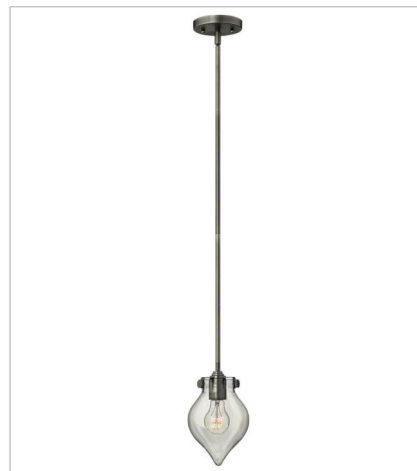

3139AN
TEARDROP GLASS PENDANT
6" W, 10" H
Socketed

HINKLEY

HINKLEY
33000 Pin Oak Parkway
Avon Lake, OH 44012

PHONE: (440) 653-5500
Toll Free: 1 (800) 446-5539

hinkley.com