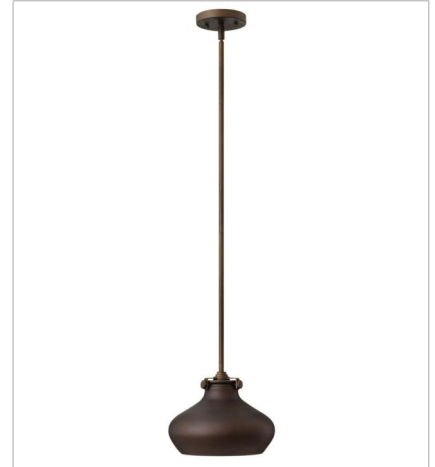

3138OZ
METAL SHADE PENDANT
9.8" W, 8.5" H
Socketed