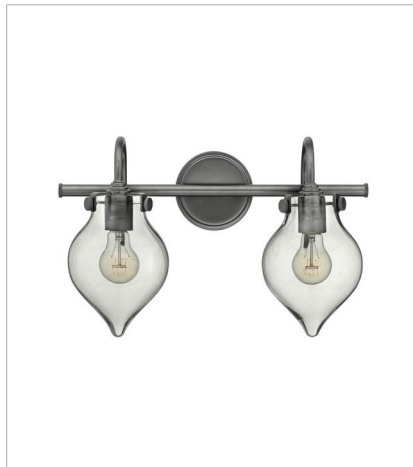

**FINISH:** Antique Nickel  
**GLASS:** Etched Opal, Clear Seedy, Clear Glass, Clear  
**SHADE:** Antique Nickel Wire Shade, Antique Nickel Metal Shade

**3113AN**  
WIRE FRAME SINGLE LIGHT SCONCE  
9.3" W, 12" H  
Socketed

**FINISH:** Antique Nickel  
**GLASS:** Etched Opal, Clear Seedy, Clear Glass, Clear  
**SHADE:** Antique Nickel Wire Shade, Antique Nickel Metal Shade

**3178AN**  
METAL SHADE SINGLE LIGHT SC...  
9.8" W, 12.8" H  
Socketed

**50020AN**  
SMALL RETRO GLASS TWO LIGHT...  
19.3" W, 9.3" H  
Socketed

**50024AN**  
GLOBE GLASS TWO LIGHT VANITY  
19.3" W, 11.5" H  
Socketed  
2-12w Med. LED, 100w Equiv. or 2-100w Med.

**50026AN**  
SMALL RETRO GLASS TWO LIGHT...  
19.3" W, 9.3" H  
Socketed  
2-12w Med. LED, 100w Equiv. or 2-100w Med.

**FINISH:** Antique Nickel  
**GLASS:** Etched Opal, Clear Seedy, Clear Glass, Clear  
**SHADE:** Antique Nickel Wire Shade, Antique Nickel Metal Shade

**3114AN**  
WIRE FRAME FLUSH MOUNT  
9.3" W, 10.3" H  
Socketed