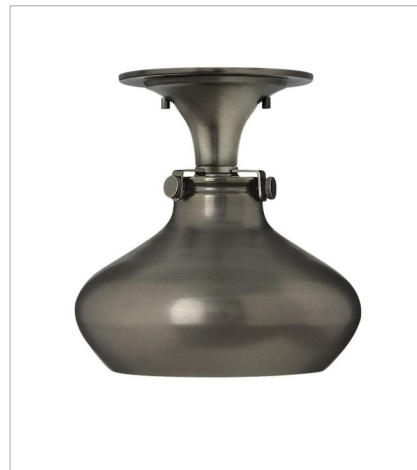

3148AN
METAL SHADE FLUSH MOUNT
9.8" W, 10.5" H
Socketed