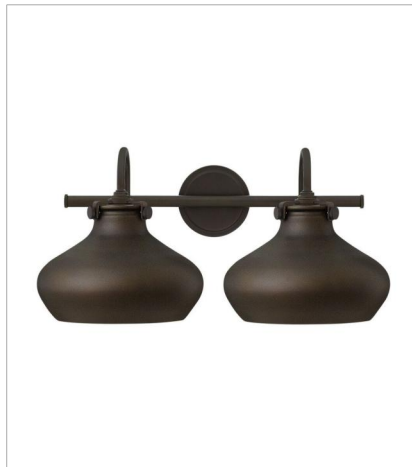

50028OZ
METAL SHADE TWO LIGHT VANITY
21" W, 10.5" H
Socketed