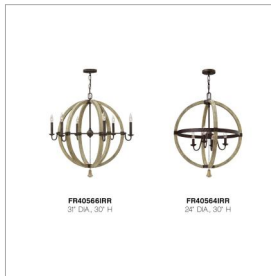

### LARGE ORB

Middlefield's rustic-chic design captures a historical feel with its solid distressed wood reminiscent of weathered ash, steel construction and iron rust finish. A pear-shaped wood finial adds an additional elegant detail.

| DETAILS       |           |
|---------------|-----------|
| FINISH:       | Iron Rust |
| MATERIAL:     | Wood      |
| SLOPE DEGREE: | 90        |
| DIMMABLE:     | No        |

| DIMENSIONS |        |
|------------|--------|
| WIDTH:     | 31"    |
| HEIGHT:    | 30"    |
| WEIGHT:    | 13.5lb |