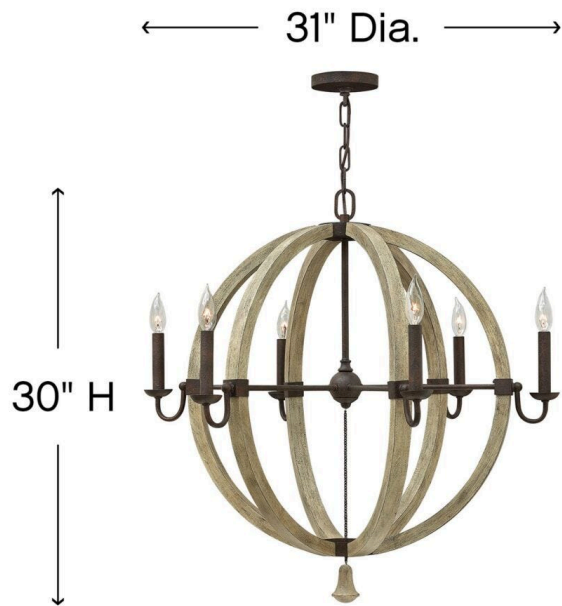

MIDDLEFIELD

FR40566IRR

LARGE ORB

Middlefield's rustic-chic design captures a historical feel with its solid distressed wood reminiscent of weathered ash, steel construction and iron rust finish. A pear-shaped wood finial adds an additional elegant detail.

DETAILS	
FINISH:	Iron Rust
MATERIAL:	Wood
SLOPE DEGREE:	90
DIMMABLE:	No

DIMENSIONS	
WIDTH:	31"
HEIGHT:	30"
WEIGHT:	13.5lb

LIGHT SOURCE	
LIGHT SOURCE:	Socketed
WATTAGE:	6-5w Cand. LED, 60w Equiv. or 6-60w Cand.
VOLTAGE:	120v

MOUNTING	
CANOPY:	5" Dia.
LEAD WIRE:	1 X 144"

SHIPPING	
CARTON LENGTH:	34.5
CARTON WIDTH:	30.5
CARTON HEIGHT:	28
CARTON WEIGHT:	27.5

PRODUCT DETAILS:

- This item may be hung on a sloped ceiling
- Suitable for use in dry (indoor) locations as defined by NEC and CEC. Meets United States UL Underwriters Laboratories & CSA Canadian Standards Association Product Safety Standards.
- Artisanal details, a rich finish and organic elements add warm rustic style