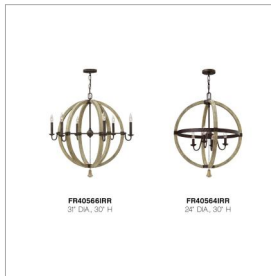

MIDDLEFIELD

FR40566IRR

LARGE ORB

Middlefield's rustic-chic design captures a historical feel with its solid distressed wood reminiscent of weathered ash, steel construction and iron rust finish. A pear-shaped wood finial adds an additional elegant detail.

DETAILS	
FINISH:	Iron Rust
MATERIAL:	Wood
SLOPE DEGREE:	90
DIMMABLE:	No

DIMENSIONS	
WIDTH:	31"
HEIGHT:	30"
WEIGHT:	13.5lb

LIGHT SOURCE	
LIGHT SOURCE:	Socketed
WATTAGE:	6-5w Cand. LED, 60w Equiv. or 6-60w Cand.
VOLTAGE:	120v

MOUNTING	
CANOPY:	5" Dia.
LEAD WIRE:	1 X 144"

SHIPPING	
CARTON LENGTH:	34.5
CARTON WIDTH:	30.5
CARTON HEIGHT:	28
CARTON WEIGHT:	27.5

PRODUCT DETAILS:

- This item may be hung on a sloped ceiling
- Suitable for use in dry (indoor) locations as defined by NEC and CEC. Meets United States UL Underwriters Laboratories & CSA Canadian Standards Association Product Safety Standards.
- Artisanal details, a rich finish and organic elements add warm rustic style