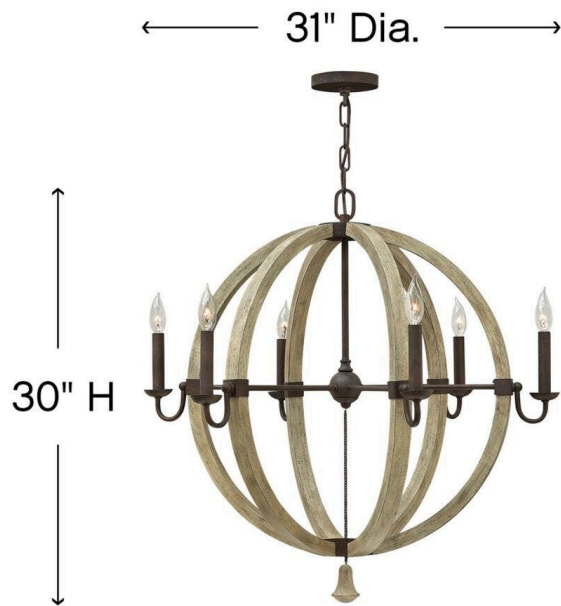

# MIDDLEFIELD

### LARGE ORB

Middlefield's rustic-chic design captures a historical feel with its solid distressed wood reminiscent of weathered ash, steel construction and iron rust finish. A pear-shaped wood finial adds an additional elegant detail.

| DETAILS       |           |
|---------------|-----------|
| FINISH:       | Iron Rust |
| MATERIAL:     | Wood      |
| SLOPE DEGREE: | 90        |
| DIMMABLE:     | No        |

| DIMENSIONS |        |
|------------|--------|
| WIDTH:     | 31"    |
| HEIGHT:    | 30"    |
| WEIGHT:    | 13.5lb |