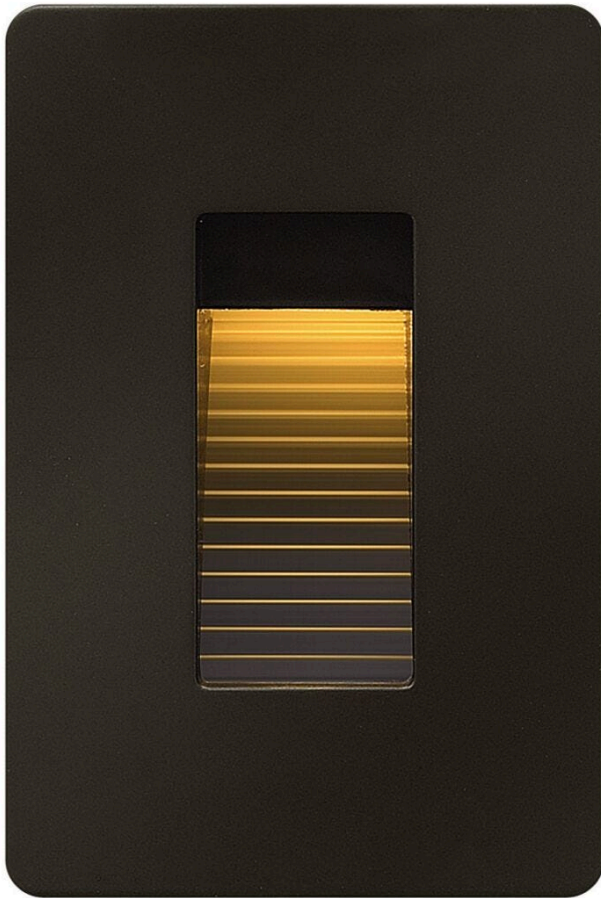

LUNA

58504BZ

LUNA STEP LIGHT 120V VERTICAL

The Luna step light is the perfect addition to any interior or exterior lighting plan and complements the Hinkley Luna outdoor lantern collection. A contemporary styled radius front die cast faceplate is included. The Luna step light is compatible with any decorator style faceplate and is easily retrofitted to any gang/receptacle location.

DETAILS	
FINISH:	Bronze
MATERIAL:	Zinc-Aluminum Alloy
DIMMABLE:	YES - CL TYPE DIMMER (SSL7A)

DIMENSIONS	
WIDTH:	3"
HEIGHT:	4.5"

LIGHT SOURCE	
LIGHT SOURCE:	Integrated LED
LED NAME:	LS-20
VOLTAGE:	120v
LUMENS:	240
CRI:	90
INCANDESCENT EQUIVALENCY:	1 x 20w
DIMMABLE:	YES - CL TYPE DIMMER (SSL7A)

MOUNTING	
LEAD WIRE:	1 X 6"

SHIPPING	
CARTON LENGTH:	2.5
CARTON WIDTH:	3.3
CARTON HEIGHT:	5
CARTON WEIGHT:	1

PRODUCT DETAILS:

- Suitable for use in wet (outdoor direct rain) locations as defined by NEC and CEC. Meets United States UL Underwriters Laboratories & CSA Canadian Standards Association Product Safety Standards
- Suitable for both indoor and outdoor use
- ADA compliant
- Photometrics are based off engine/bulb photometrics at various mounting heights.
- For more information on how to control your landscape lighting via the Hinkley Home Automation App, [click here](#).
- Fits a standard gang junction box
- LED integrated components carry a 10-year limited warranty
- Bold lines and a clean, minimalist style complement contemporary architecture