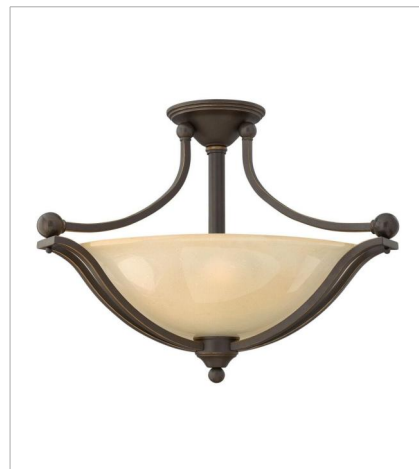

BOLLA

The graceful lines of Bolla's sweeping double arms create a soft elegance while heavy cast spheres perched at the tips add to its innovative style. The strong proportions of the arms contrast with the subtle bell shaped glass, combining both traditional and modern details.

FINISH: Olde Bronze
GLASS: Clear Seedy, Light Amber Seedy, Etched Opal

5895OB-CL
FIVE LIGHT VANITY
45.8" W, 8.8" H
Socketed

4652OB
LARGE PENDANT
23.3" W, 26.3" H
Socketed

4652OB-OPAL
LARGE PENDANT
23.3" W, 26.3" H
Socketed

FINISH: Olde Bronze
GLASS: Clear Seedy, Light Amber Seedy, Etched Opal

4657OB
LARGE TWO TIER
35.3" W, 37.5" H
Socketed
9-14w Med. LED, 100w Equiv. or 9-100w Med.

4657OB-OPAL
LARGE TWO TIER
35.3" W, 37.5" H
Socketed
9-14w Med. LED, 100w Equiv. or 9-100w Med.

4659OB
EXTRA LARGE THREE TIER
48" W, 48.5" H
Socketed
18-14w Med. LED, 60w Equiv. or 18-60w Med.

4667OB
SMALL PENDANT
7.8" W, 7.3" H
Socketed

4651OB-OPAL
SMALL SEMI-FLUSH MOUNT
19.3" W, 14.3" H
Socketed