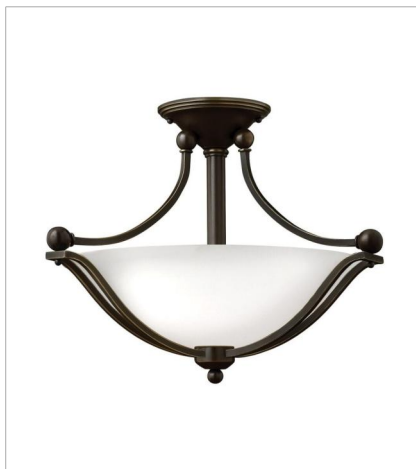

BOLLA

The graceful lines of Bolla's sweeping double arms create a soft elegance while heavy cast spheres perched at the tips add to its innovative style. The strong proportions of the arms contrast with the subtle bell shaped glass, combining both traditional and modern details.

FINISH: Olde Bronze
GLASS: Clear Seedy, Light Amber Seedy, Etched Opal

5895OB-CL
FIVE LIGHT VANITY
45.8" W, 8.8" H
Socketed

4652OB
LARGE PENDANT
23.3" W, 26.3" H
Socketed

4652OB-OPAL
LARGE PENDANT
23.3" W, 26.3" H
Socketed

FINISH: Olde Bronze
GLASS: Clear Seedy, Light Amber Seedy, Etched Opal

4657OB
LARGE TWO TIER
35.3" W, 37.5" H
Socketed
9-14w Med. LED, 100w Equiv. or 9-100w Med.

4657OB-OPAL
LARGE TWO TIER
35.3" W, 37.5" H
Socketed
9-14w Med. LED, 100w Equiv. or 9-100w Med.

4659OB
EXTRA LARGE THREE TIER
48" W, 48.5" H
Socketed
18-14w Med. LED, 60w Equiv. or 18-60w Med.

4667OB
SMALL PENDANT
7.8" W, 7.3" H
Socketed

4651OB-OPAL
SMALL SEMI-FLUSH MOUNT
19.3" W, 14.3" H
Socketed