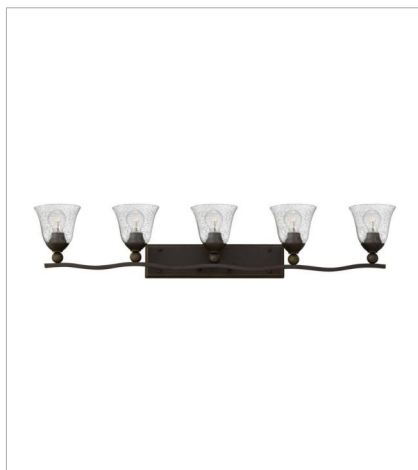

BOLLA

The graceful lines of Bolla's sweeping double arms create a soft elegance while heavy cast spheres perched at the tips add to its innovative style. The strong proportions of the arms contrast with the subtle bell shaped glass, combining both traditional and modern details.

FINISH: Olde Bronze
GLASS: Clear Seedy, Light Amber Seedy, Etched Opal

5895OB-CL
FIVE LIGHT VANITY
45.8" W, 8.8" H
Socketed

4652OB
LARGE PENDANT
23.3" W, 26.3" H
Socketed

4652OB-OPAL
LARGE PENDANT
23.3" W, 26.3" H
Socketed

4655OB
MEDIUM SINGLE TIER
24" W, 24" H
Socketed
5-14w Med. LED, 100w Equiv. or 5-100w Med.

4655OB-OPAL
MEDIUM SINGLE TIER
24" W, 24" H
Socketed
5-14w Med. LED, 100w Equiv. or 5-100w Med.

4656OB-OPAL
LARGE SINGLE TIER
29" W, 29" H
Socketed
6-14w Med. LED, 100w Equiv. or 6-100w Med.

FINISH: Olde Bronze
GLASS: Clear Seedy, Light Amber Seedy, Etched Opal

4657OB
LARGE TWO TIER
35.3" W, 37.5" H
Socketed
9-14w Med. LED, 100w Equiv. or 9-100w Med.

4657OB-OPAL
LARGE TWO TIER
35.3" W, 37.5" H
Socketed
9-14w Med. LED, 100w Equiv. or 9-100w Med.