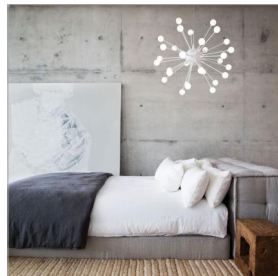

IMPULSE

FR44413CLD

LARGE ORB

Impulse is a dynamic LED design with a striking contemporary shape. Petite stems radiate from the spherical body while miniature acrylic ornaments of light glow at its tips. An array of chic finishes in Polished Chrome, Polished Gold, Black Chrome, and Cloud (White) intensifies its stunning effect.

DETAILS	
FINISH:	Cloud
MATERIAL:	Steel
SLOPE DEGREE:	90
DIMMABLE:	YES - CL TYPE DIMMER (SSL7A)

DIMENSIONS	
WIDTH:	24"
HEIGHT:	24"
WEIGHT:	8.8lb

LIGHT SOURCE	
LIGHT SOURCE:	Integrated LED
LED NAME:	(30) SA44413CLD
VOLTAGE:	120v
LUMENS:	1920
CRI:	80
INCANDESCENT EQUIVALENCY:	30 x 10w
DIMMABLE:	YES - CL TYPE DIMMER (SSL7A)

MOUNTING	
CANOPY:	6" Dia.
LEAD WIRE:	1 X 120"

SHIPPING	
CARTON LENGTH:	12
CARTON WIDTH:	10.5
CARTON HEIGHT:	20
CARTON WEIGHT:	11

PRODUCT DETAILS:

- This item may be hung on a sloped ceiling
- Suitable for use in dry (indoor) locations as defined by NEC and CEC. Meets United States UL Underwriters Laboratories & CSA Canadian Standards Association Product Safety Standards.
- LED components carry a 5-year limited warranty
- Distinctive mid-century modern elements merge with sleek and timeless forms for a vintage vibe with modern flair