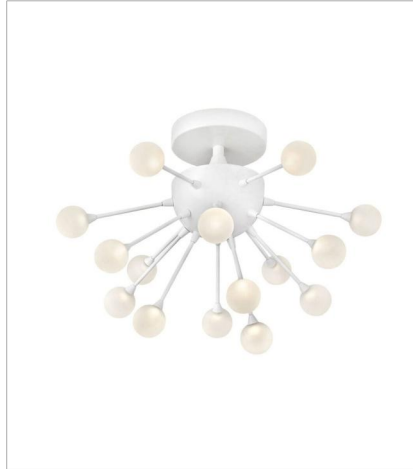

# IMPULSE

Impulse is a dynamic LED design with a striking contemporary shape. Petite stems radiate from the spherical body while miniature acrylic ornaments of light glow at its tips. An array of chic finishes in Polished Chrome, Polished Gold, Black Chrome, and Cloud (White) intensifies its stunning effect.

**FINISH:** Cloud

**FR44413CLD**  
LARGE ORB  
24" W, 24" H  
Integrated LED

**FR44411CLD**  
MEDIUM SEMI-FLUSH MOUNT  
15" W, 11.8" H  
Integrated LED