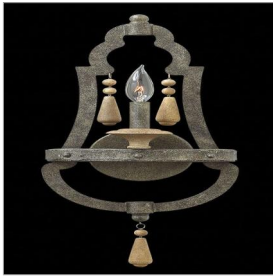

CORDOBA

FR42280DIR

SINGLE LIGHT SCONCE

Cordoba is a feast of rich textures and organic details creating a sense of bohemian sophistication. The center column is hand-wrapped with lightly aged rope while hand-turned pendalogs and bobeches of sun-bleached wood add a natural elegance.

DETAILS	
FINISH:	Distressed Iron
MATERIAL:	Steel
DIMMABLE:	No

DIMENSIONS	
WIDTH:	9"
HEIGHT:	22.5"
WEIGHT:	3lb
BACK PLATE:	4.5" Dia.
EXTENSION:	4.5"
TOP TO OUTLET:	12.500000"

LIGHT SOURCE	
LIGHT SOURCE:	Socketed
WATTAGE:	1-5w Cand. LED, 60w Equiv. or 1-60w Cand.
VOLTAGE:	120v

SHIPPING	
CARTON LENGTH:	21
CARTON WIDTH:	12
CARTON HEIGHT:	8
CARTON WEIGHT:	5

PRODUCT DETAILS:

- Suitable for use in dry (indoor) locations as defined by NEC and CEC. Meets United States UL Underwriters Laboratories & CSA Canadian Standards Association Product Safety Standards.
- Eclectic style that mixes unconventional elements. Unique and sophisticated designs that feel modern and vintage at the same time.

HINKLEY

HINKLEY
33000 Pin Oak Parkway
Avon Lake, OH 44012

PHONE: (440) 653-5500
Toll Free: 1 (800) 446-5539

hinkley.com