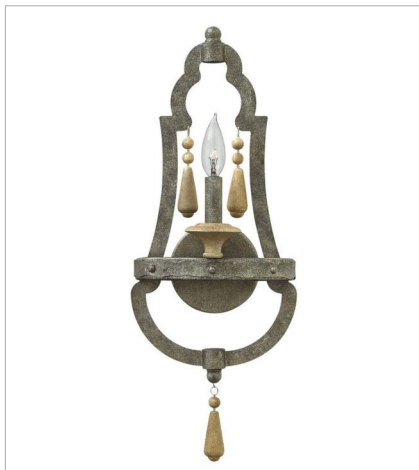

CORDOBA

Cordoba is a feast of rich textures and organic details creating a sense of bohemian sophistication. The center column is hand-wrapped with lightly aged rope while hand-turned pendalognes and bobeches of sun-bleached wood add a natural elegance.

FINISH: Distressed Iron

FR42280DIR
SINGLE LIGHT SCONCE
9" W, 22.5" H
Socketed
1-5w Cand. LED, 60w Equiv. or 1-60w Cand.

FR42286DIR
SMALL OPEN FRAME SINGLE TIER
26" W, 34.5" H
Socketed
6-5w Cand. LED, 60w Equiv. or 6-60w Cand.

FR42288DIR
LARGE OPEN FRAME SINGLE TIER
36" W, 47.5" H
Socketed
8-5w Cand. LED, 60w Equiv. or 8-60w Cand.