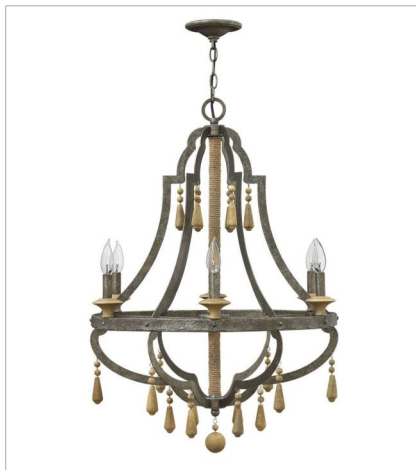

CORDOBA

Cordoba is a feast of rich textures and organic details creating a sense of bohemian sophistication. The center column is hand-wrapped with lightly aged rope while hand-turned pendalognes and bobeches of sun-bleached wood add a natural elegance.

FINISH: Distressed Iron

FR42280DIR
SINGLE LIGHT SCONCE
9" W, 22.5" H
Socketed
1-5w Cand. LED, 60w Equiv. or 1-60w Cand.

FR42286DIR
SMALL OPEN FRAME SINGLE TIER
26" W, 34.5" H
Socketed
6-5w Cand. LED, 60w Equiv. or 6-60w Cand.

FR42288DIR
LARGE OPEN FRAME SINGLE TIER
36" W, 47.5" H
Socketed
8-5w Cand. LED, 60w Equiv. or 8-60w Cand.