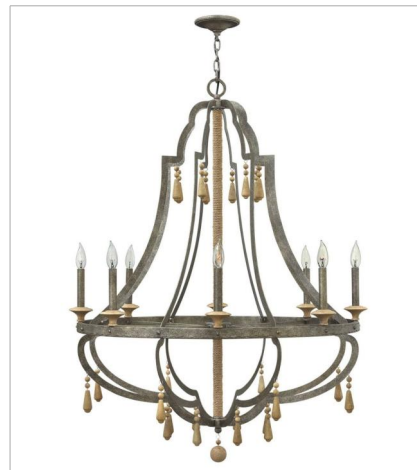

CORDOBA

Cordoba is a feast of rich textures and organic details creating a sense of bohemian sophistication. The center column is hand-wrapped with lightly aged rope while hand-turned pendalognes and bobeches of sun-bleached wood add a natural elegance.

FINISH: Distressed Iron

FR42280DIR
SINGLE LIGHT SCONCE
9" W, 22.5" H
Socketed
1-5w Cand. LED, 60w Equiv. or 1-60w Cand.

FR42286DIR
SMALL OPEN FRAME SINGLE TIER
26" W, 34.5" H
Socketed
6-5w Cand. LED, 60w Equiv. or 6-60w Cand.

FR42288DIR
LARGE OPEN FRAME SINGLE TIER
36" W, 47.5" H
Socketed
8-5w Cand. LED, 60w Equiv. or 8-60w Cand.