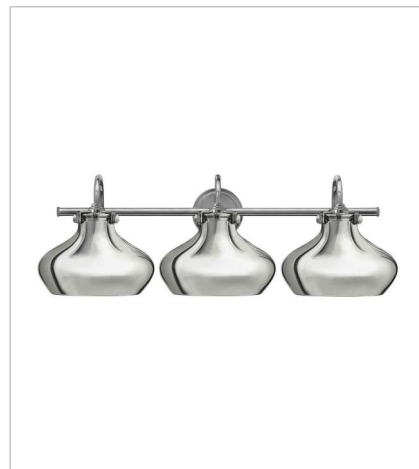

FINISH: Chrome
GLASS: Etched Opal, Clear Seedy, Clear, Clear Glass
SHADE: Chrome Metal Shade, Chrome Wire Shade

3118CM
CONGRESS CHROME SINGLE LIGH...
9" W, 12.8" H
Socketed

3131CM
CONGRESS INDOOR
12" W, 9.8" H
Socketed

FINISH: Chrome
GLASS: Etched Opal, Clear Seedy, Clear, Clear Glass
SHADE: Chrome Metal Shade, Chrome Wire Shade

3178CM
METAL SHADE SINGLE LIGHT SC...
9.8" W, 12.8" H
Socketed

50020CM
SMALL RETRO GLASS TWO LIGHT...
19.3" W, 9.3" H
Socketed

50027CM
TEARDROP GLASS TWO LIGHT VA...
19.3" W, 12" H
Socketed

50028CM
METAL SHADE TWO LIGHT VANITY
21" W, 10.5" H
Socketed

50034CM
GLOBE GLASS THREE LIGHT VANITY
29.5" W, 11.5" H
Socketed
3-12w Med. LED, 100w Equiv. or 3-100w Med.

FINISH: Chrome
GLASS: Etched Opal, Clear Seedy, Clear, Clear Glass
SHADE: Chrome Metal Shade, Chrome Wire Shade

3110CM
WIRE FRAME PENDANT
9.3" W, 8.3" H
Socketed

3128CM
GLOBE GLASS PENDANT
7" W, 9.3" H
Socketed
1-12w Med. LED, 100w Equiv. or 1-100w Med.