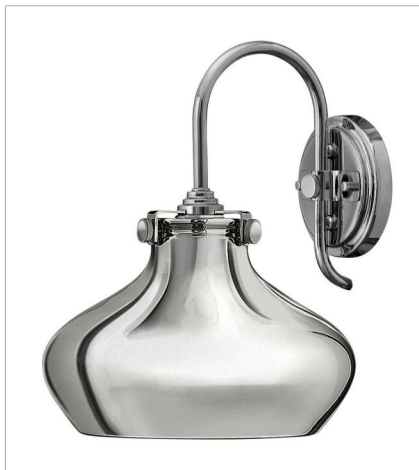

FINISH: Chrome
GLASS: Etched Opal, Clear Seedy, Clear, Clear Glass
SHADE: Chrome Metal Shade, Chrome Wire Shade

3118CM
CONGRESS CHROME SINGLE LIGH...
9" W, 12.8" H
Socketed

3131CM
CONGRESS INDOOR
12" W, 9.8" H
Socketed

31700CM
CYLINDER GLASS SINGLE LIGHT...
6.5" W, 13.3" H
Socketed

3170CM
SMALL RETRO GLASS SINGLE LI...
8" W, 11.3" H
Socketed

3174CM
GLOBE GLASS SINGLE LIGHT SC...
7" W, 13.5" H
Socketed
1-12w Med. LED, 100w Equiv. or 1-100w Med.

FINISH: Chrome
GLASS: Etched Opal, Clear Seedy, Clear, Clear Glass
SHADE: Chrome Metal Shade, Chrome Wire Shade

3178CM
METAL SHADE SINGLE LIGHT SC...
9.8" W, 12.8" H
Socketed

50020CM
SMALL RETRO GLASS TWO LIGHT...
19.3" W, 9.3" H
Socketed

FINISH: Chrome
GLASS: Etched Opal, Clear Seedy, Clear, Clear Glass
SHADE: Chrome Metal Shade, Chrome Wire Shade

3110CM
WIRE FRAME PENDANT
9.3" W, 8.3" H
Socketed

3128CM
GLOBE GLASS PENDANT
7" W, 9.3" H
Socketed
1-12w Med. LED, 100w Equiv. or 1-100w Med.