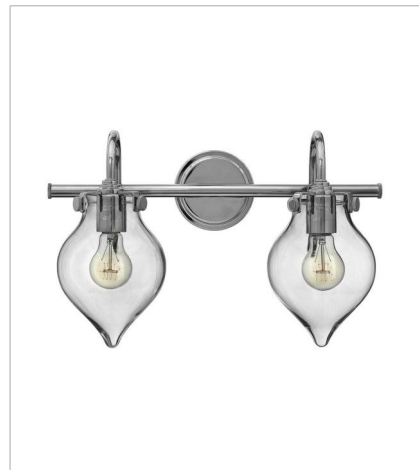

FINISH: Chrome
GLASS: Etched Opal, Clear Seedy, Clear, Clear Glass
SHADE: Chrome Metal Shade, Chrome Wire Shade

3118CM
CONGRESS CHROME SINGLE LIGH...
9" W, 12.8" H
Socketed

3131CM
CONGRESS INDOOR
12" W, 9.8" H
Socketed

31700CM
CYLINDER GLASS SINGLE LIGHT...
6.5" W, 13.3" H
Socketed

3170CM
SMALL RETRO GLASS SINGLE LI...
8" W, 11.3" H
Socketed

3174CM
GLOBE GLASS SINGLE LIGHT SC...
7" W, 13.5" H
Socketed
1-12w Med. LED, 100w Equiv. or 1-100w Med.

FINISH: Chrome
GLASS: Etched Opal, Clear Seedy, Clear, Clear Glass
SHADE: Chrome Metal Shade, Chrome Wire Shade

3178CM
METAL SHADE SINGLE LIGHT SC...
9.8" W, 12.8" H
Socketed

50020CM
SMALL RETRO GLASS TWO LIGHT...
19.3" W, 9.3" H
Socketed

FINISH: Chrome
GLASS: Etched Opal, Clear Seedy, Clear, Clear Glass
SHADE: Chrome Metal Shade, Chrome Wire Shade

3110CM
WIRE FRAME PENDANT
9.3" W, 8.3" H
Socketed

3128CM
GLOBE GLASS PENDANT
7" W, 9.3" H
Socketed
1-12w Med. LED, 100w Equiv. or 1-100w Med.