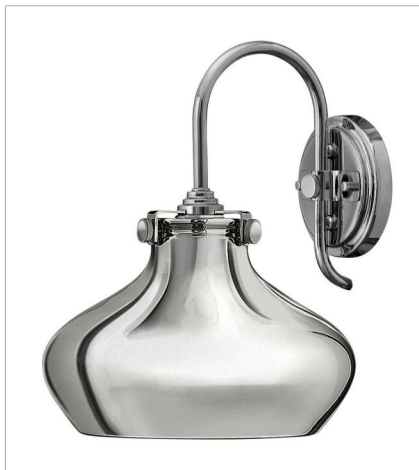

FINISH: Chrome
GLASS: Etched Opal, Clear Seedy, Clear, Clear Glass
SHADE: Chrome Metal Shade, Chrome Wire Shade

3118CM
CONGRESS CHROME SINGLE LIGH...
9" W, 12.8" H
Socketed

3131CM
CONGRESS INDOOR
12" W, 9.8" H
Socketed

31700CM
CYLINDER GLASS SINGLE LIGHT...
6.5" W, 13.3" H
Socketed

3170CM
SMALL RETRO GLASS SINGLE LI...
8" W, 11.3" H
Socketed

3174CM
GLOBE GLASS SINGLE LIGHT SC...
7" W, 13.5" H
Socketed
1-12w Med. LED, 100w Equiv. or 1-100w Med.

3177CM
TEARDROP GLASS SINGLE LIGHT...
6" W, 14" H
Socketed

CONGRESS

Congress is a traditional design that combines both hip and historical elements. This chic retro collection comes in different shapes, colors and materials and is the perfect vintage accent to any dÃ©cor.

FINISH: Chrome
GLASS: Etched Opal, Clear Seedy, Clear, Clear Glass
SHADE: Chrome Metal Shade, Chrome Wire Shade

3178CM
METAL SHADE SINGLE LIGHT SC...
9.8" W, 12.8" H
Socketed

50020CM
SMALL RETRO GLASS TWO LIGHT...
19.3" W, 9.3" H
Socketed