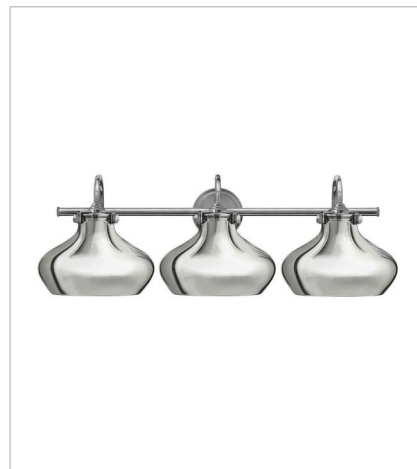

FINISH: Chrome
GLASS: Etched Opal, Clear Seedy, Clear, Clear Glass
SHADE: Chrome Metal Shade, Chrome Wire Shade

3118CM
CONGRESS CHROME SINGLE LIGH...
9" W, 12.8" H
Socketed

3131CM
CONGRESS INDOOR
12" W, 9.8" H
Socketed

FINISH: Chrome
GLASS: Etched Opal, Clear Seedy, Clear, Clear Glass
SHADE: Chrome Metal Shade, Chrome Wire Shade

3178CM
METAL SHADE SINGLE LIGHT SC...
9.8" W, 12.8" H
Socketed

50020CM
SMALL RETRO GLASS TWO LIGHT...
19.3" W, 9.3" H
Socketed

50038CM
METAL SHADE THREE LIGHT VANITY
31" W, 10.5" H
Socketed

CONGRESS

Congress is a traditional design that combines both hip and historical elements. This chic retro collection comes in different shapes, colors and materials and is the perfect vintage accent to any dÃ©cor.

FINISH: Chrome
GLASS: Etched Opal, Clear Seedy, Clear, Clear Glass
SHADE: Chrome Metal Shade, Chrome Wire Shade

3110CM
WIRE FRAME PENDANT
9.3" W, 8.3" H
Socketed

3128CM
GLOBE GLASS PENDANT
7" W, 9.3" H
Socketed
1-12w Med. LED, 100w Equiv. or 1-100w Med.