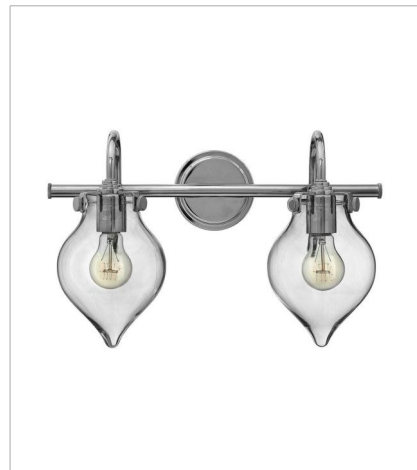

FINISH: Chrome
GLASS: Etched Opal, Clear Seedy, Clear, Clear Glass
SHADE: Chrome Metal Shade, Chrome Wire Shade

3118CM
CONGRESS CHROME SINGLE LIGH...
9" W, 12.8" H
Socketed

3131CM
CONGRESS INDOOR
12" W, 9.8" H
Socketed

3177CM
TEARDROP GLASS SINGLE LIGHT...
6" W, 14" H
Socketed

CONGRESS

Congress is a traditional design that combines both hip and historical elements. This chic retro collection comes in different shapes, colors and materials and is the perfect vintage accent to any dÃ©cor.

FINISH: Chrome
GLASS: Etched Opal, Clear Seedy, Clear, Clear Glass
SHADE: Chrome Metal Shade, Chrome Wire Shade

3178CM
METAL SHADE SINGLE LIGHT SC...
9.8" W, 12.8" H
Socketed

50020CM
SMALL RETRO GLASS TWO LIGHT...
19.3" W, 9.3" H
Socketed

FINISH: Chrome
GLASS: Etched Opal, Clear Seedy, Clear, Clear Glass
SHADE: Chrome Metal Shade, Chrome Wire Shade

3110CM
WIRE FRAME PENDANT
9.3" W, 8.3" H
Socketed

3128CM
GLOBE GLASS PENDANT
7" W, 9.3" H
Socketed
1-12w Med. LED, 100w Equiv. or 1-100w Med.