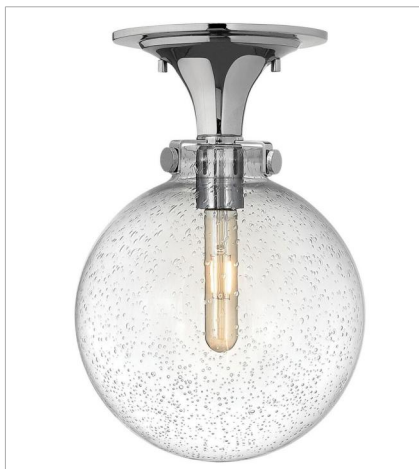

3152CM
MEDIUM CLEAR SEEDY GLOBE FL...
10" W, 14.5" H
Socketed

HINKLEY

HINKLEY
33000 Pin Oak Parkway
Avon Lake, OH 44012

PHONE: (440) 653-5500
Toll Free: 1 (800) 446-5539

hinkley.com