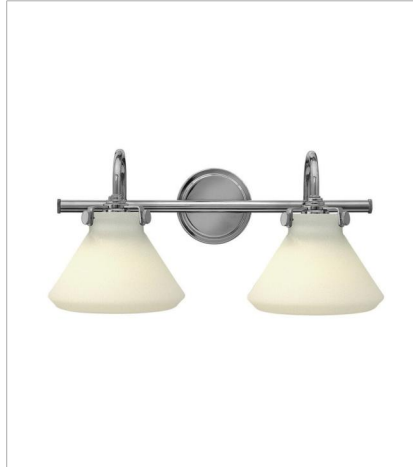

FINISH: Chrome
GLASS: Etched Opal, Clear Seedy, Clear, Clear Glass
SHADE: Chrome Metal Shade, Chrome Wire Shade

3118CM
CONGRESS CHROME SINGLE LIGH...
9" W, 12.8" H
Socketed

3131CM
CONGRESS INDOOR
12" W, 9.8" H
Socketed

31700CM
CYLINDER GLASS SINGLE LIGHT...
6.5" W, 13.3" H
Socketed

3170CM
SMALL RETRO GLASS SINGLE LI...
8" W, 11.3" H
Socketed

3174CM
GLOBE GLASS SINGLE LIGHT SC...
7" W, 13.5" H
Socketed
1-12w Med. LED, 100w Equiv. or 1-100w Med.

FINISH: Chrome
GLASS: Etched Opal, Clear Seedy, Clear, Clear Glass
SHADE: Chrome Metal Shade, Chrome Wire Shade

3178CM
METAL SHADE SINGLE LIGHT SC...
9.8" W, 12.8" H
Socketed

50020CM
SMALL RETRO GLASS TWO LIGHT...
19.3" W, 9.3" H
Socketed

FINISH: Chrome
GLASS: Etched Opal, Clear Seedy, Clear, Clear Glass
SHADE: Chrome Metal Shade, Chrome Wire Shade

3110CM
WIRE FRAME PENDANT
9.3" W, 8.3" H
Socketed

3128CM
GLOBE GLASS PENDANT
7" W, 9.3" H
Socketed
1-12w Med. LED, 100w Equiv. or 1-100w Med.