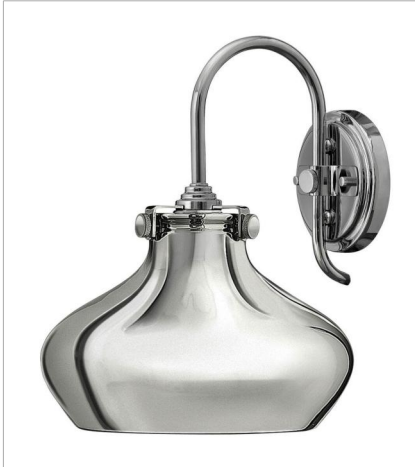

FINISH: Chrome
GLASS: Etched Opal, Clear Seedy, Clear, Clear Glass
SHADE: Chrome Metal Shade, Chrome Wire Shade

3118CM
CONGRESS CHROME SINGLE LIGH...
9" W, 12.8" H
Socketed

3131CM
CONGRESS INDOOR
12" W, 9.8" H
Socketed

31700CM
CYLINDER GLASS SINGLE LIGHT...
6.5" W, 13.3" H
Socketed

3170CM
SMALL RETRO GLASS SINGLE LI...
8" W, 11.3" H
Socketed

3174CM
GLOBE GLASS SINGLE LIGHT SC...
7" W, 13.5" H
Socketed
1-12w Med. LED, 100w Equiv. or 1-100w Med.

FINISH: Chrome
GLASS: Etched Opal, Clear Seedy, Clear, Clear Glass
SHADE: Chrome Metal Shade, Chrome Wire Shade

3178CM
METAL SHADE SINGLE LIGHT SC...
9.8" W, 12.8" H
Socketed

50020CM
SMALL RETRO GLASS TWO LIGHT...
19.3" W, 9.3" H
Socketed

FINISH: Chrome
GLASS: Etched Opal, Clear Seedy, Clear, Clear Glass
SHADE: Chrome Metal Shade, Chrome Wire Shade

3110CM
WIRE FRAME PENDANT
9.3" W, 8.3" H
Socketed

3128CM
GLOBE GLASS PENDANT
7" W, 9.3" H
Socketed
1-12w Med. LED, 100w Equiv. or 1-100w Med.