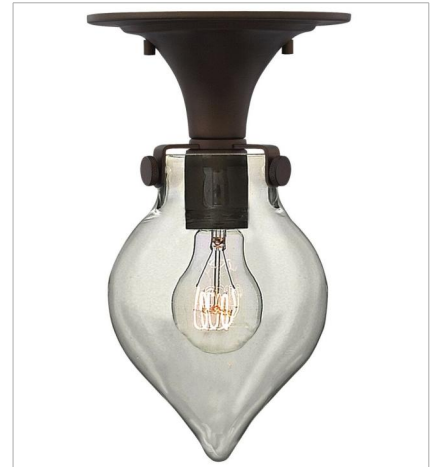

**FINISH:** Oil Rubbed Bronze  
**GLASS:** Clear Seedy, Etched Opal, Clear, Clear Glass  
**SHADE:** Metal Frame, Oil Rubbed Bronze Metal Shade

**3111OZ**  
CONGRESS INDOOR  
8" W, 9.5" H  
Socketed

**31700OZ**  
CYLINDER GLASS SINGLE LIGHT...  
6.5" W, 13.3" H  
Socketed  
1-12w Med. LED, 100w Equiv. or 1-100w Med.

**FINISH:** Oil Rubbed Bronze  
**GLASS:** Clear Seedy, Etched Opal, Clear, Clear Glass  
**SHADE:** Metal Frame, Oil Rubbed Bronze Metal Shade

**3178OZ**  
METAL SHADE SINGLE LIGHT SC...  
9.8" W, 12.8" H  
Socketed

**FINISH:** Oil Rubbed Bronze  
**GLASS:** Clear Seedy, Etched Opal, Clear, Clear Glass  
**SHADE:** Metal Frame, Oil Rubbed Bronze Metal Shade

**3048OZ**  
METAL SHADE SINGLE TIER  
28" W, 15.5" H  
Socketed

**3130OZ**  
SMALL RETRO GLASS PENDANT  
8" W, 7.3" H  
Socketed

**3138OZ**  
METAL SHADE PENDANT  
9.8" W, 8.5" H  
Socketed

**3139OZ**  
TEARDROP GLASS PENDANT  
6" W, 10" H  
Socketed

**3140OZ**  
SMALL RETRO GLASS FLUSH MOUNT  
8" W, 9.5" H  
Socketed