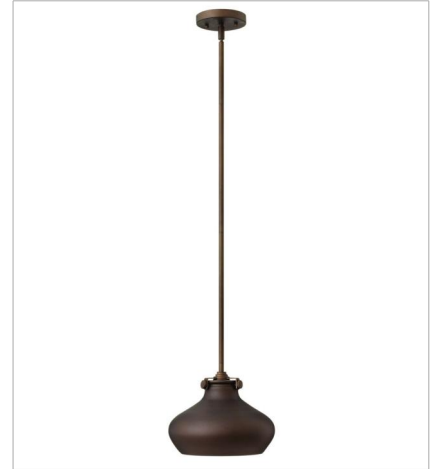

3138OZ
METAL SHADE PENDANT
9.8" W, 8.5" H
Socketed